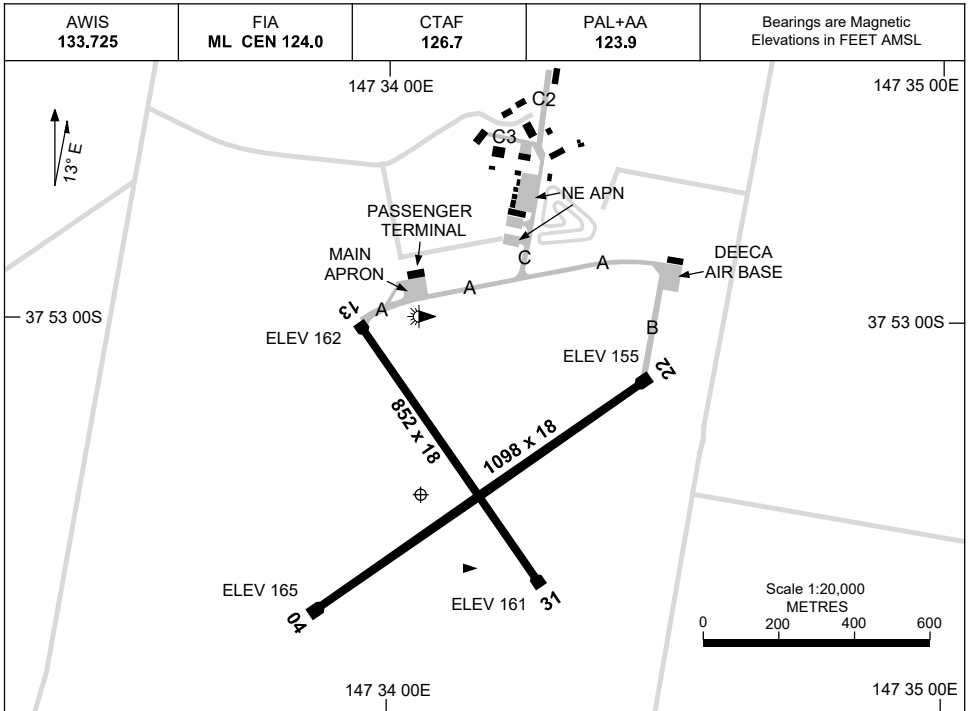

7 SEP 2023

AD ELEV 165
37 53 15S 147 34 04E

AERODROME CHART
BAIRNSDALE, VIC (YBNS)

	AERODROME LIGHTING	
RWY	TAXIWAY : BLUE EDGE , ACTIVATION BY PAL 123.9 RL : PAL+AA 123.9 , SDBY (5 SEC)	
04 <small>042</small>	LIRL	
<small>222</small> 22	LIRL	
13 <small>132</small>	NIL	
<small>312</small> 31	NIL	

NOTES

1. AWIS RQ ONE-SECOND PULSE TO ACTIVATE. AWIS WILL TRANSMIT FOR 90 SEC.

Changes: RWY 04 AND RWY 13 THR ELEV.

BNSAD01-176