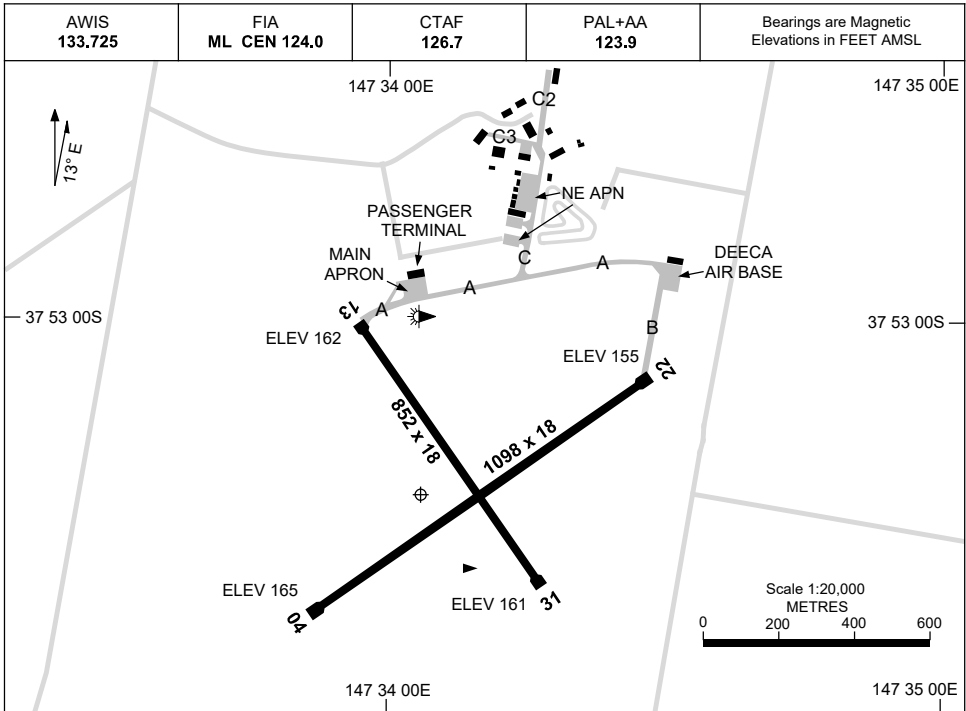

7 SEP 2023

AD ELEV 165
37 53 15S 147 34 04E

AERODROME CHART
BAIRNSDALE, VIC (YBNS)

	AERODROME LIGHTING	
RWY	TAXIWAY : BLUE EDGE , ACTIVATION BY PAL 123.9 RL : PAL+AA 123.9 , SDBY (5 SEC)	
04 <small>042</small>	LIRL	
<small>222</small> 22	LIRL	
13 <small>132</small>	NIL	
<small>312</small> 31	NIL	

NOTES

1. AWIS RQ ONE-SECOND PULSE TO ACTIVATE. AWIS WILL TRANSMIT FOR 90 SEC.

Changes: RWY 04 AND RWY 13 THR ELEV.

BNSAD01-176