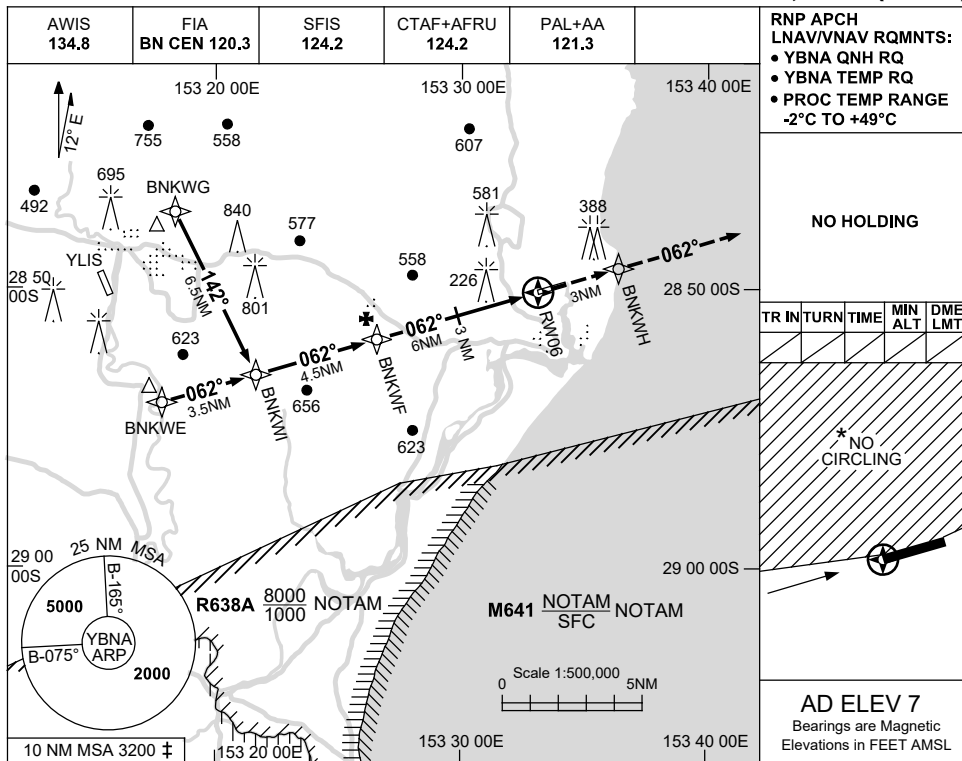

USE QNH
BALLINA/BYRON GATEWAY, NSW (YBNA)

RNP Z RWY 06

28 NOV 2024

NOTES

- MAX IAS:
INITIAL : 210KT.
- 10 NM MSA IS A COMBINED AREA FOR YBNA, YLIS.
- NO CIRCLING NORTH OF RWY 06 / 24.
- CAUTION:**
PROC OVERLAYS YLIS PROCS.

CATEGORY	A	B	C	D
LNAV/VNAV		470 (464-2.6)		NOT APPLICABLE
LNAV		660 (653-3.7)		
CIRCLING *	790 (783-2.4)		1030 (1023-4.0)	
ALTERNATE		(1283-4.4)	(1523-6.0)	

Changes: M641, Editorial.

BNAGN01-181