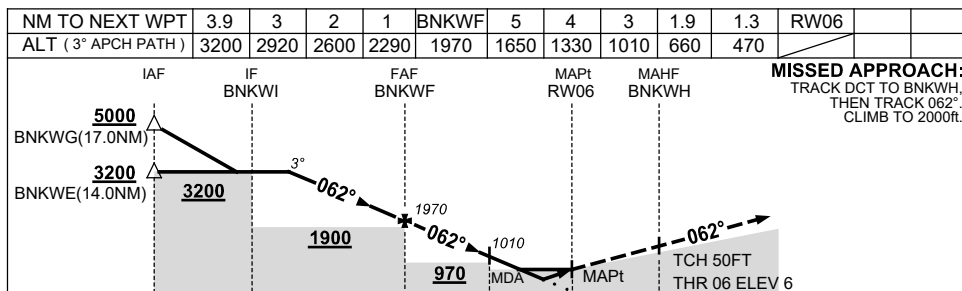

USE QNH
BALLINA/BYRON GATEWAY, NSW (YBNA)

RNP Z RWY 06

28 NOV 2024

NOTES

- MAX IAS:
INITIAL : 210KT.
- 10 NM MSA IS A COMBINED AREA FOR YBNA, YLIS.
- NO CIRCLING NORTH OF RWY 06 / 24.
- CAUTION:**
PROC OVERLAYS YLIS PROCS.