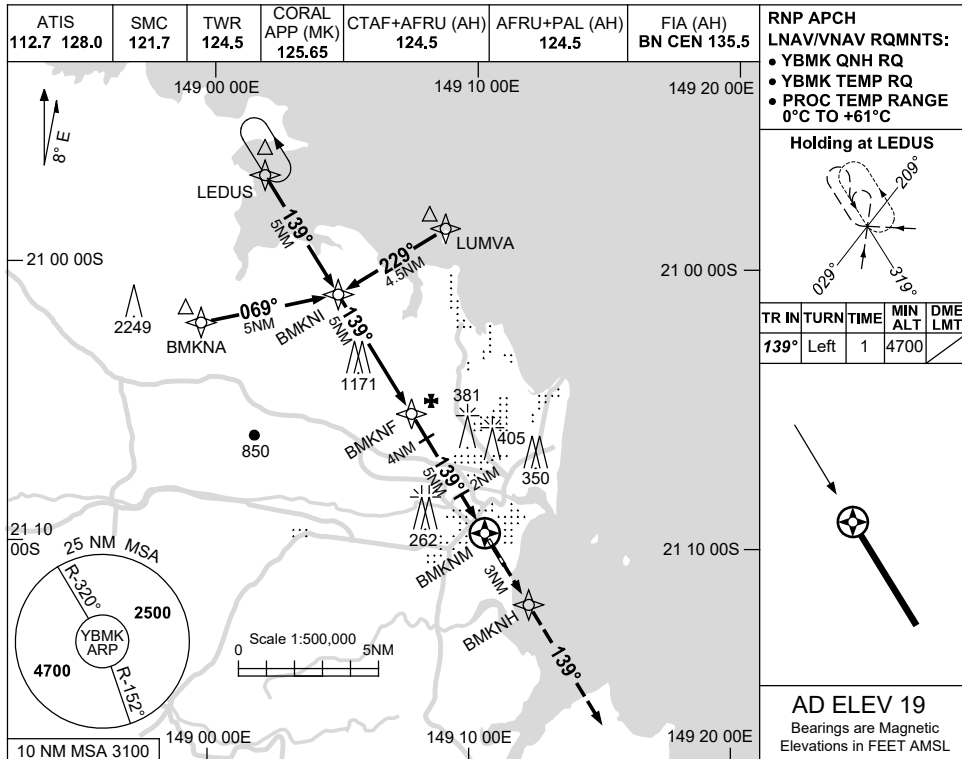

USE QNH

RNP RWY 14
MACKAY, QLD (YBMK)

1 DEC 2022

NOTES

- MAX IAS:
INITIAL : 210KT.
- CAUTION: PROC IS OVERLAID BY VICTOR ISLAND EAST (YVIE) AND WEST (YVIV) PROCS. ACFT SEPARATION NOT ASSURED.
- HLDG NOT CONTAINED IN CTA.

CATEGORY	A	B	C	D
LNAV/VNAV		360 (343-1.9)		
LNAV		550 (531-3.0)		
CIRCLING	710 (691-2.4)		900 (881-4.0)	1160 (1141-5.0)
ALTERNATE	(1191-4.4)		(1381-6.0)	(1641-7.0)

Changes: CORAL APP FREQUENCY.

BMKGN01-173