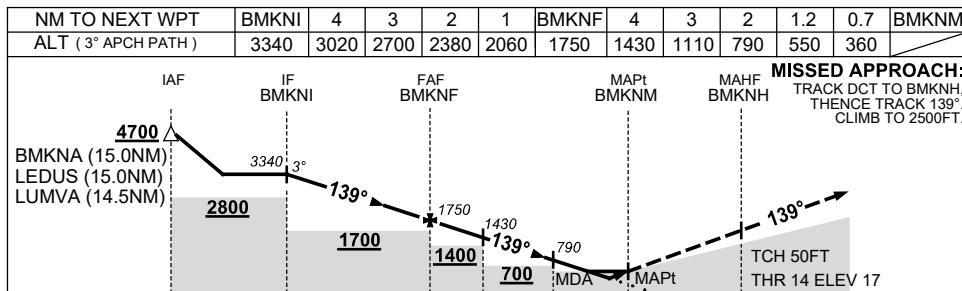

USE QNH

RNP RWY 14
MACKAY, QLD (YBMK)

1 DEC 2022

NOTES

- MAX IAS:
INITIAL : 210KT.
- CAUTION: PROC IS OVERLAID BY VICTOR ISLAND EAST (YVIE) AND WEST (YVIV) PROCS. ACFT SEPARATION NOT ASSURED.
- HLDG NOT CONTAINED IN CTA.

CATEGORY	A	B	C	D
LNAV/VNAV		360 (343-1.9)		
LNAV		550 (531-3.0)		
CIRCLING	710 (691-2.4)		900 (881-4.0)	1160 (1141-5.0)
ALTERNATE	(1191-4.4)		(1381-6.0)	(1641-7.0)

Changes: CORAL APP FREQUENCY.

BMKGN01-173