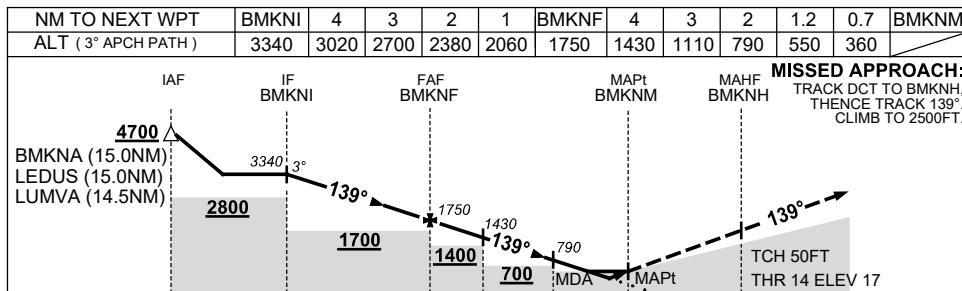

USE QNH

RNP RWY 14  
MACKAY, QLD (YBMK)

1 DEC 2022

CATEGORY	NOTES			
	A	B	C	D
LNAV/VNAV	360 (343-1.9)			
LNAV	550 (531-3.0)			
CIRCLING	710 (691-2.4)	900 (881-4.0)	1160 (1141-5.0)	
ALTERNATE	(1191-4.4)	(1381-6.0)	(1641-7.0)	

1. MAX IAS:  
INITIAL : 210KT.

2. CAUTION: PROC IS OVERLAID BY VICTOR ISLAND EAST (YVIE) AND WEST (YVW) PROCS. ACFT SEPARATION NOT ASSURED.

3. HLDG NOT CONTAINED IN CTA.

Changes: CORAL APP FREQUENCY.

BMKG01-173