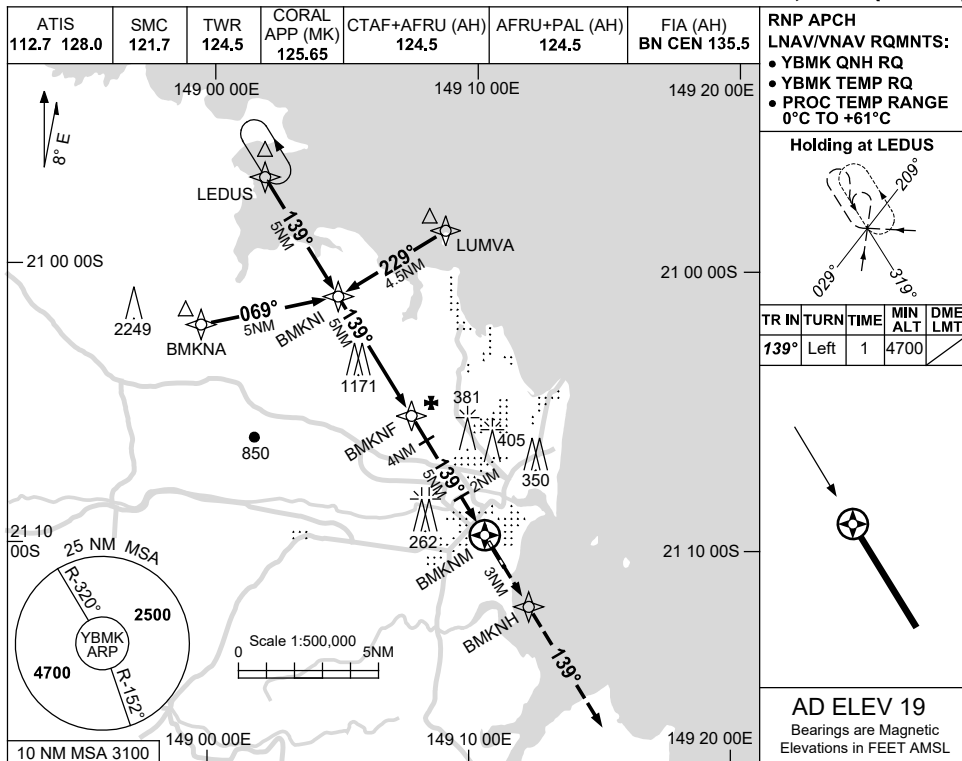

USE QNH

RNP RWY 14  
MACKAY, QLD (YBMK)

1 DEC 2022

CATEGORY	NOTES			
	A	B	C	D
LNAV/VNAV	360 (343-1.9)			
LNAV	550 (531-3.0)			
CIRCLING	710 (691-2.4)	900 (881-4.0)	1160 (1141-5.0)	
ALTERNATE	(1191-4.4)	(1381-6.0)	(1641-7.0)	

1. MAX IAS:  
INITIAL : 210KT.

2. CAUTION: PROC IS OVERLAID BY VICTOR ISLAND EAST (YVIE) AND WEST (YVW) PROCS. ACFT SEPARATION NOT ASSURED.

3. HLDG NOT CONTAINED IN CTA.

Changes: CORAL APP FREQUENCY.

BMKG01-173