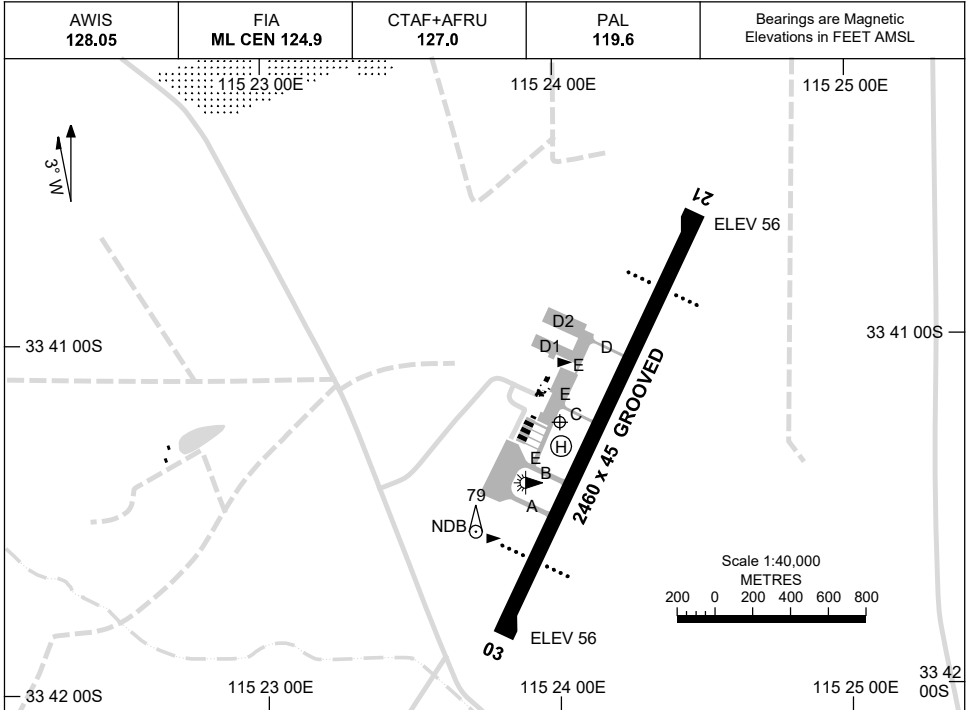

13 JUN 2024

AD ELEV 56
33 41 14S 115 24 01E

AERODROME CHART
BUSSELTON, WA (YBLN)

	AERODROME LIGHTING
RWY	TAXIWAY : BLUE EDGE RL : PAL 119.6 , SDBY (25 SEC)
03 <small>028</small>	PAPI 3.0° 65FT LIRL
<small>208</small> 21	PAPI 3.0° 65FT LIRL

NOTES

1. FIA FREQ 124.9 AVBL CIRCUIT AREA.
2. PAL RQ THREE-THREE SECOND PULSES TO ACTIVATE.

Changes: NOTE 2, Editorial.

BLNAD01-179