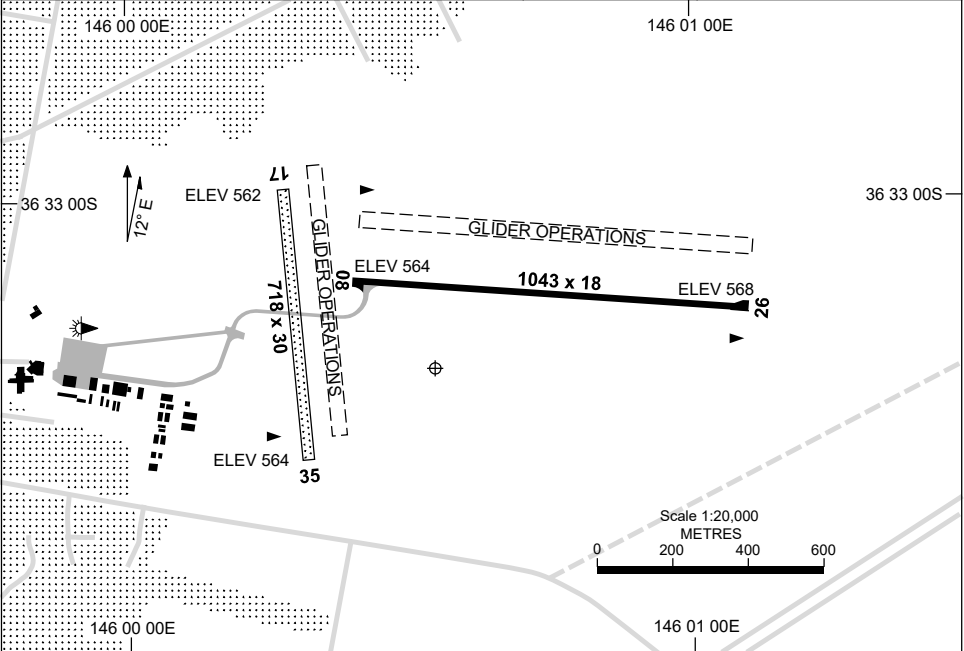

15 JUN 2023

AD ELEV 569
36 33 15S 146 00 33E

AERODROME CHART
BENALLA, VIC (YBLA)

FIA ML CEN 125.2	CTAF 125.6	PAL 123.4		Bearings are Magnetic Elevations in FEET AMSL
---------------------	---------------	--------------	--	--

RWY		AERODROME LIGHTING
		TAXIWAY : GREEN CENTRELINE RL : PAL 123.4
08 083		LIRL
263 26		LIRL
17 163		NIL
343 35		NIL

NOTES

1. FIA FREQ 125.2 AVBL IN CIRCUIT AREA.

Changes: REMOVED NOTES.

BLAAD01-175