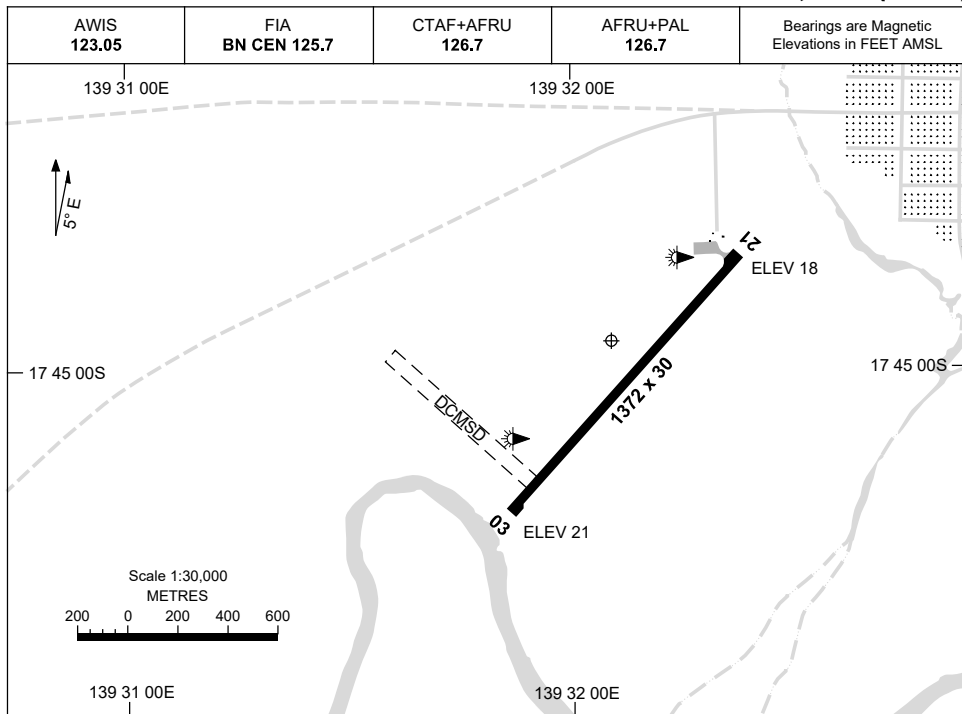

1 DEC 2022

AD ELEV 21
17 44 55S 139 32 04E

AERODROME CHART
BURKETOWN, QLD (YBKT)

	AERODROME LIGHTING
RWY	TAXIWAY : BLUE EDGE RL : AFRU+PAL 126.7 , SDBY (15 SEC)
03 <small>037</small>	LIRL
<small>217</small> 21	LIRL

NOTES

1. FIA FREQ 125.7 AVBL 3,000FT.

Changes: PTBL REMOVED, NOTE 2 DELETED.

BKTAD01-173