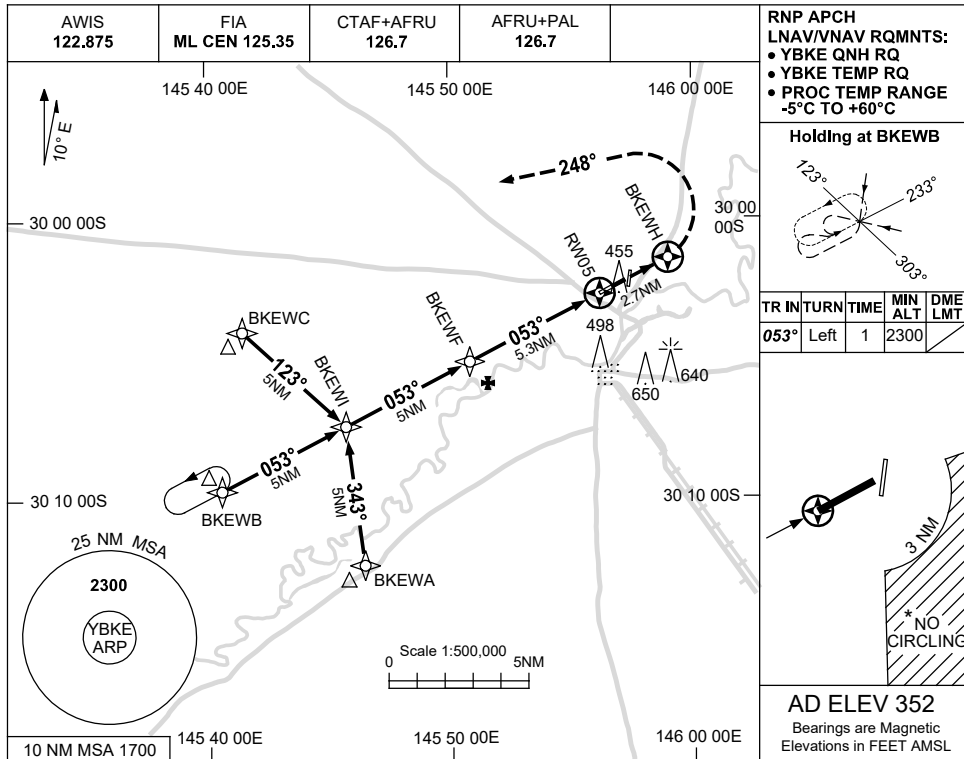

USE QNH

RNP RWY 05

BOURKE, NSW (YBKE)

1 DEC 2022

RNP APCH
LNAV/VNAV RQMTS:
 • YBKE QNH RQ
 • YBKE TEMP RQ
 • PROC TEMP RANGE
 -5°C TO +60°C

Holding at BKEWH

TR	IN	TURN	TIME	MIN ALT	DME LMT
053°	Left	1	2300		

AD ELEV 352
 Bearings are Magnetic
 Elevations in FEET AMSL

CATEGORY	A	B	C	D
LNAV/VNAV		680 (332-1.9)		NOT APPLICABLE
LNAV		880 (528-3.0)		
CIRCLING *	950 (598-2.4)		1050 (698-4.0)	
ALTERNATE	(1098-4.4)		(1198-6.0)	

NOTES

- MAX IAS:
INITIAL : 230KT.
- * NO CIRCLING BEYOND 3NM SOUTH EAST OF RWY 18/36.

Changes: CHART TITLE, PBN SPECIFICATION BOX.

BKEGN01-173