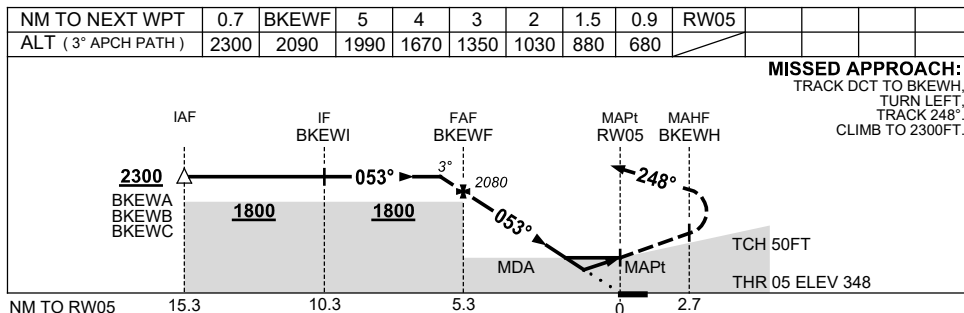

USE QNH

RNP RWY 05

BOURKE, NSW (YBKE)

1 DEC 2022

RNP APCH
LNAV/VNAV RQMTS:
 • YBKE QNH RQ
 • YBKE TEMP RQ
 • PROC TEMP RANGE
 -5°C TO +60°C

Holding at BKEWH

TR	IN	TURN	TIME	MIN ALT	DME LMT
053°	Left	1	2300		

AD ELEV 352
 Bearings are Magnetic
 Elevations in FEET AMSL

CATEGORY	A	B	C	D
LNAV/VNAV		680 (332-1.9)		NOT APPLICABLE
LNAV		880 (528-3.0)		
CIRCLING *	950 (598-2.4)		1050 (698-4.0)	
ALTERNATE	(1098-4.4)		(1198-6.0)	

NOTES

- MAX IAS:
INITIAL : 230KT.
- * NO CIRCLING BEYOND 3NM SOUTH EAST OF RWY 18/36.

Changes: CHART TITLE, PBN SPECIFICATION BOX.

BKEGN01-173