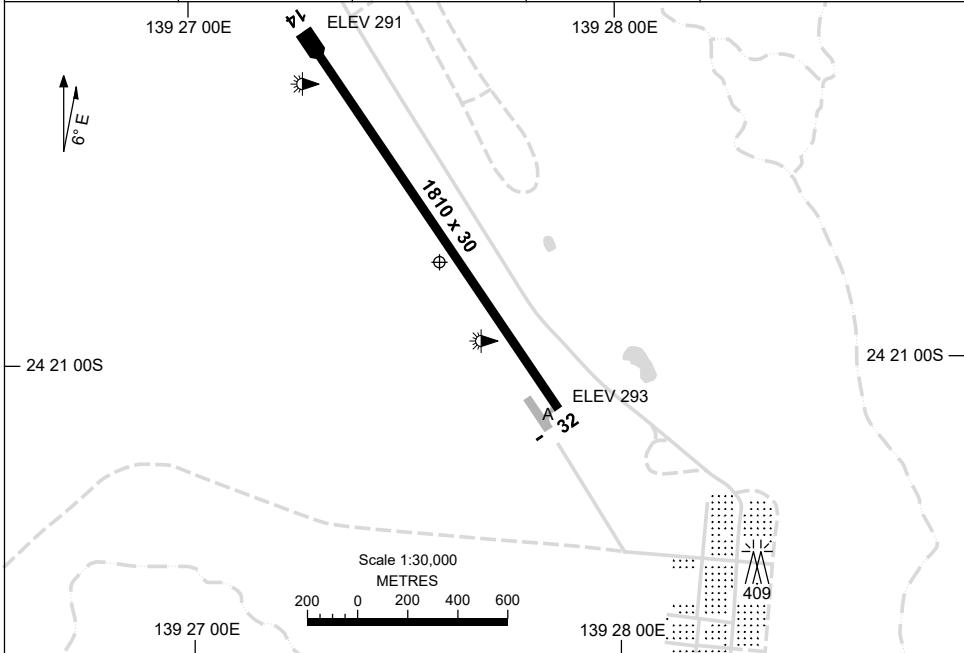

8 SEP 2022

AD ELEV 300
24 20 46S 139 27 37E

AERODROME CHART
BEDOURIE, QLD (YBIE)

FIA BN CEN 125.4 *	CTAF+AFRU 126.7	AFRU+PAL 126.7		Bearings are Magnetic Elevations in FEET AMSL
-----------------------	--------------------	-------------------	--	--

	AERODROME LIGHTING	
RWY	TAXIWAY : BLUE EDGE RL : AFRU+PAL 126.7, SDBY (15 MIN PN)	
14 ¹⁴⁰	LIRL	
³²⁰ 32	LIRL	

NOTES

* 1. BN CEN FIA 125.4 AVBL ABV 6500FT, FOR ON GROUND COM USE ACC FREQ 132.0

Changes: PTBL LIGHTING DELETED