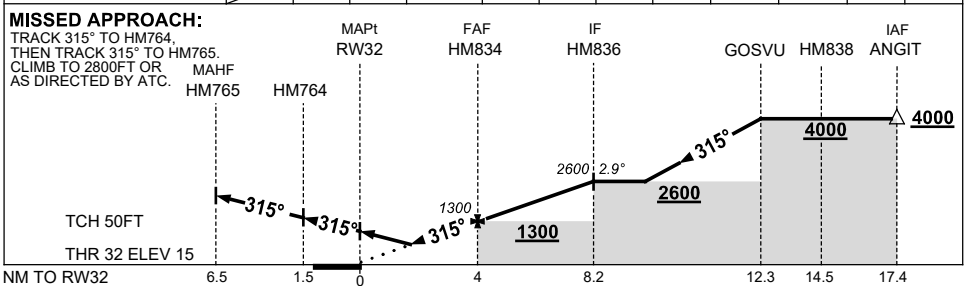

FOR CASA APPROVED OPERATORS ONLY

USE QNH

RNP W RWY 32 (AR)

HAMILTON ISLAND, QLD (YBHM)

15 JUN 2023

NM TO NEXT WPT	RW32	2.2	3	HM834	1	2	3	4	HM836			
ALT (2.9° APCH PATH)		730	990	1300	1610	1920	2220	2530	2600			