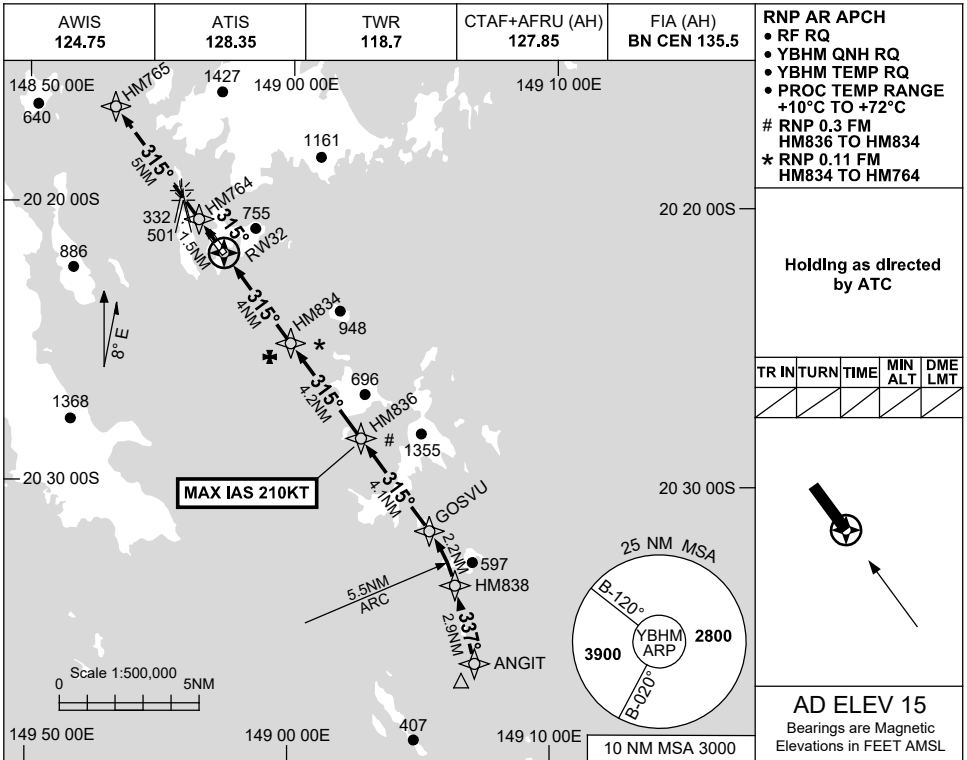

FOR CASA APPROVED OPERATORS ONLY

USE QNH

RNP W RWY 32 (AR)

HAMILTON ISLAND, QLD (YBHM)

15 JUN 2023

NM TO NEXT WPT	RW32	2.2	3	HM834	1	2	3	4	HM836			
ALT (2.9° APCH PATH)		730	990	1300	1610	1920	2220	2530	2600			

NOTES

CATEGORY	A	B	C	D
RNP (0.11)		460 (445-2.6)		
CIRCLING	NOT AUTHORISED			
ALTERNATE	(1425-4.4)		(1525-6.0) (1875-7.0)	

1. MAX IAS:
 HM836 : 210KT.

Changes: FROM SUP H05/23.

BHMGNO9-175