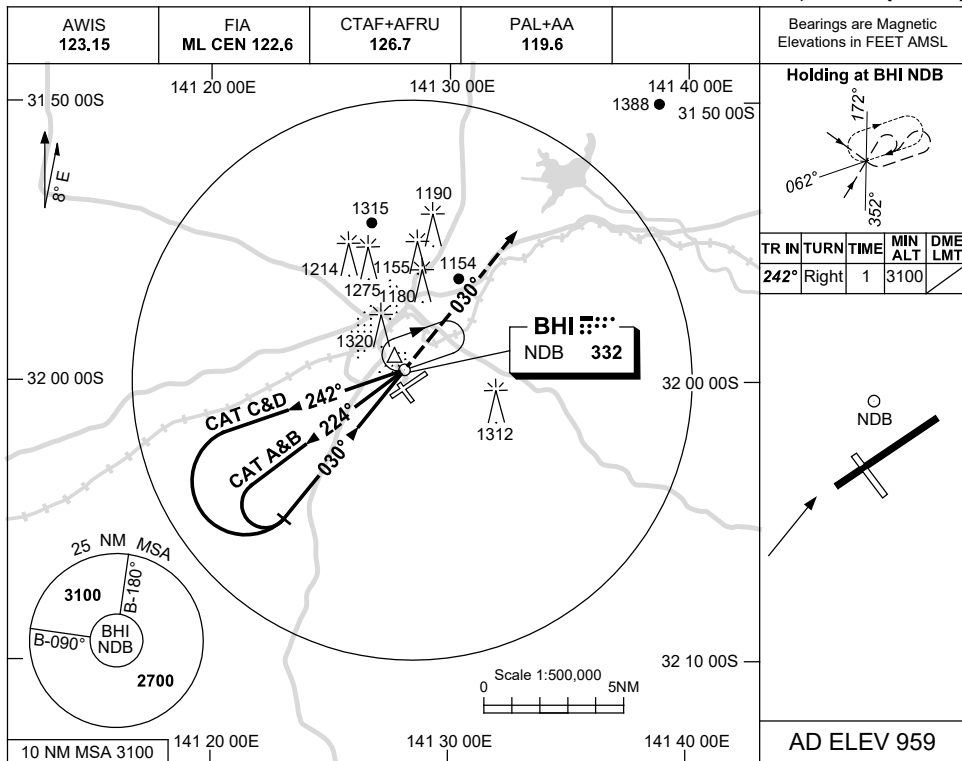

USE QNH

NDB RWY 05

BROKEN HILL, NSW (YBHI)

16 JUN 2022

DME DIST		NOT APPLICABLE	
ALT			

MISSED APPROACH:
 TRACK 030°
 CLIMB TO 2700FT.

NOTES

CATEGORY	A	B	C	D
S-I NDB	1580 (673-3.8)		NOT APPLICABLE	
CIRCLING	1720 (761-2.4)		1880 (921-4.0)	1880 (921-5.0)
ALTERNATE	(1261-4.4)		(1421-6.0)	(1421-7.0)

- MAX IAS:
 BASE TURN :
 CAT C&D 210KT.

Changes:PAL+AA.

BHINB01-171