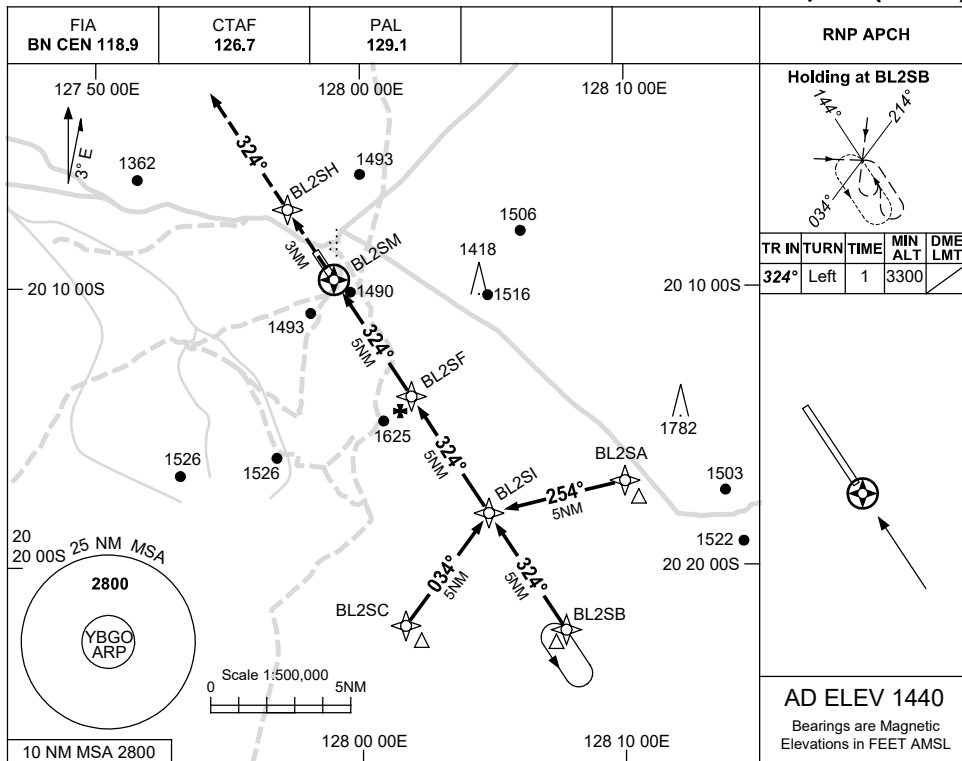

USE QNH

RNP RWY 33

BALGO HILL, WA (YBGO)

13 JUN 2024

NM TO NEXT WPT	BL2SM	1.4	2	3	4	BL2SF	0.5				
ALT (3° APCH PATH)		1990	2200	2510	2830	3150	3300				

NOTES

1. MAX IAS:
INITIAL : 210KT.

CATEGORY	A	B	C	D
LNAV	1990 (550-3.1)			NOT APPLICABLE
CIRCLING	2040 (600-2.4)	2140 (700-4.0)		
ALTERNATE	(1100-4.4)		(1200-6.0)	

Changes: 1418FT OBST, 1782FT OBST, RENAMED WPT, HOLDING ALTITUDE, Editorial.

BGOGN01-179