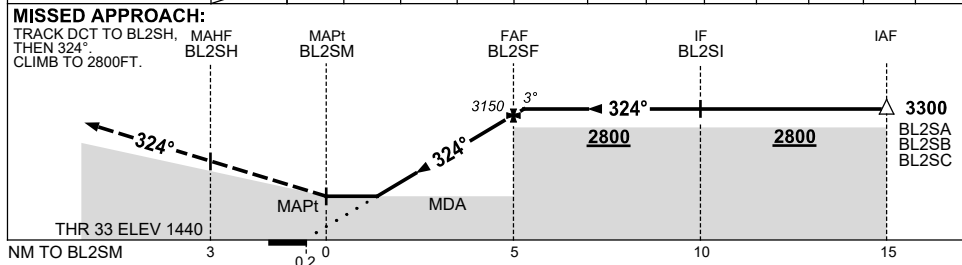

USE QNH

RNP RWY 33

BALGO HILL, WA (YBGO)

13 JUN 2024

NM TO NEXT WPT	BL2SM	1.4	2	3	4	BL2SF	0.5				
ALT (3° APCH PATH)		1990	2200	2510	2830	3150	3300				

NOTES

1. MAX IAS:
INITIAL : 210KT.

CATEGORY	A	B	C	D
LNAV	1990 (550-3.1)			NOT APPLICABLE
CIRCLING	2040 (600-2.4)	2140 (700-4.0)		
ALTERNATE	(1100-4.4)		(1200-6.0)	

Changes: 1418FT OBST, 1782FT OBST, RENAMED WPT, HOLDING ALTITUDE, Editorial.

BGOGN01-179