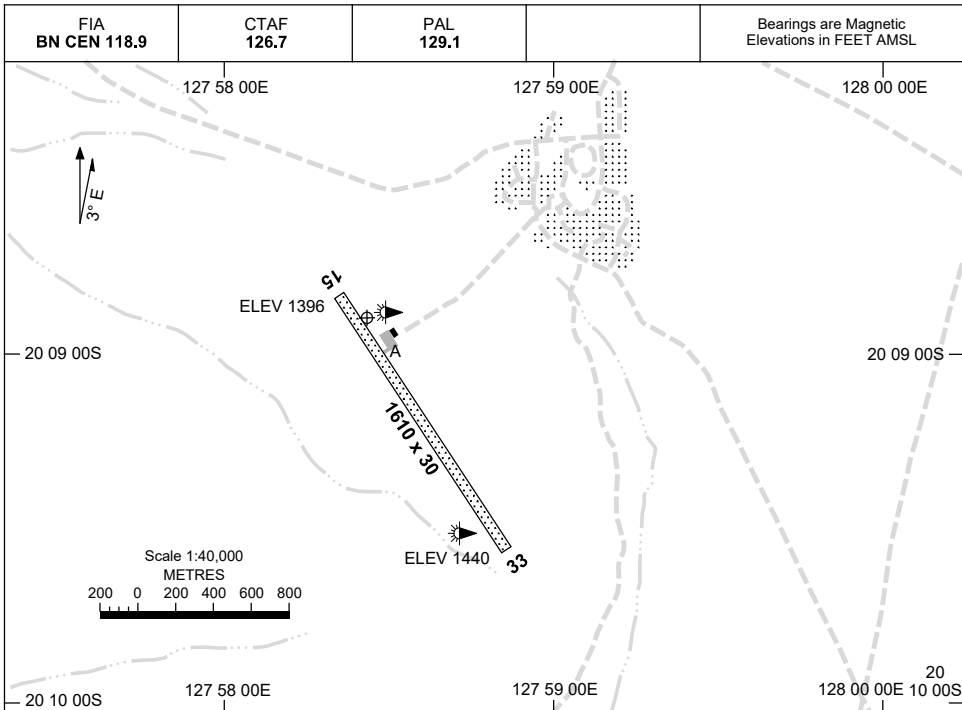

21 MAR 2024

AD ELEV 1440
20 08 54S 127 58 26E

AERODROME CHART
BALGO HILL, WA (YBGO)

	AERODROME LIGHTING
RWY	TAXIWAY : BLUE EDGE RL : PAL 129.1 , EMERG ONLY
15 <small>144</small>	LIRL
<small>324</small> 33	LIRL

NOTES

1. RL AVBL FOR RFDS AND POLICE ONLY.

Changes: APRON AND TWY.

BGOAD01-178