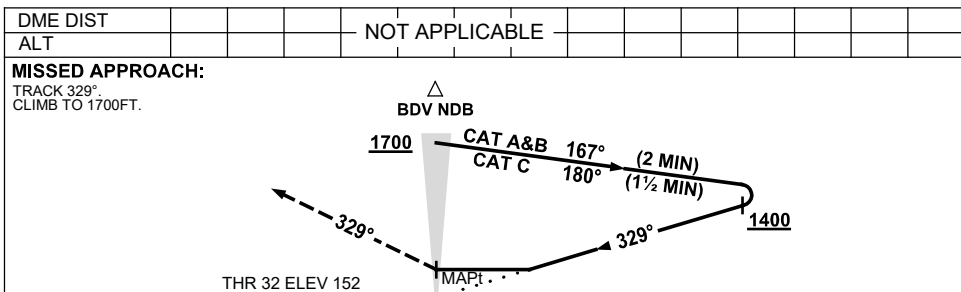

USE QNH

NDB RWY 32
BIRDSVILLE, QLD (YBDV)

8 SEP 2022

NOTES

CATEGORY	A	B	C	D
S-I NDB	730 (571-3.2)			NOT APPLICABLE
CIRCLING *	800 (641-2.4)		960 (801-4.0)	
ALTERNATE	(1141-4.4)		(1301-6.0)	

1. MAX IAS:
INITIAL : 210KT.
- * 2. NO CIRCLING IN SECTOR NORTH OF RWY 14 AND RWY 21.
3. AWIS (PHONE)
07 3564 3703