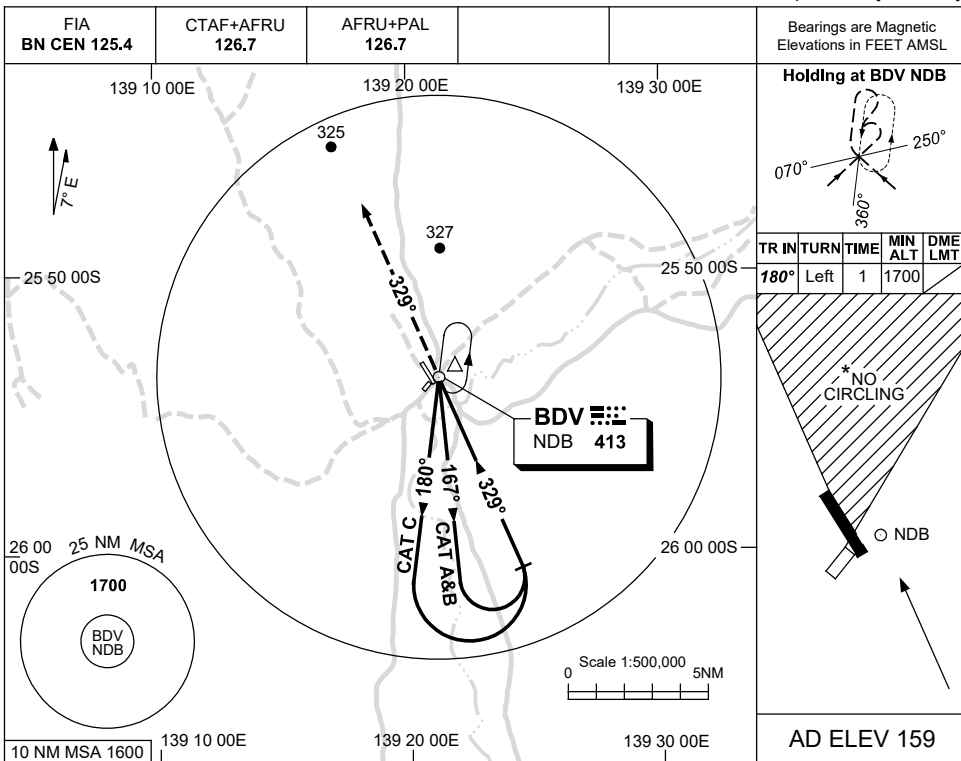

USE QNH

NDB RWY 32
BIRDSVILLE, QLD (YBDV)

8 SEP 2022

NOTES

CATEGORY	A	B	C	D
S-I NDB	730 (571-3.2)			NOT APPLICABLE
CIRCLING *	800 (641-2.4)		960 (801-4.0)	
ALTERNATE	(1141-4.4)		(1301-6.0)	

1. MAX IAS:
INITIAL : 210KT.
- * 2. NO CIRCLING IN SECTOR NORTH OF RWY 14 AND RWY 21.
3. AWIS (PHONE)
07 3564 3703