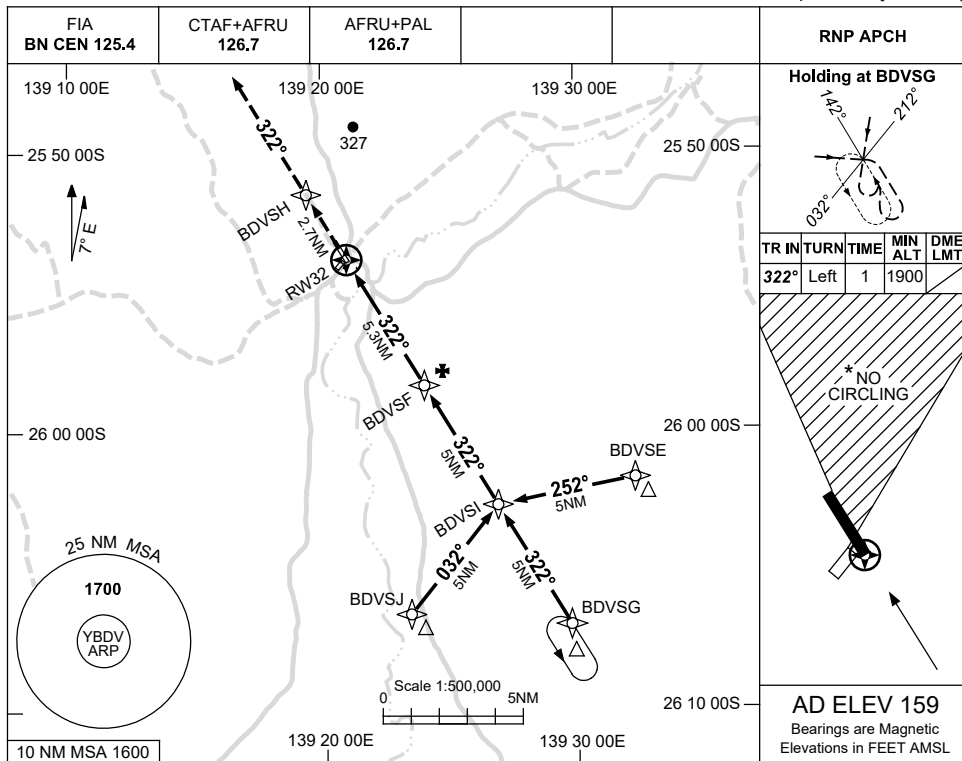

USE QNH

RNP RWY 32  
**BIRDSVILLE, QLD (YBDV)**

8 SEP 2022

NM TO NEXT WPT	0.1	BDVSF	4	3	2	1.5	RW32						
ALT (3° APCH PATH)	1900	1880	1480	1160	840	680							

**NOTES**

CATEGORY	A	B	C	D
LNAV	680 (521-2.9)			NOT APPLICABLE
CIRCLING *	800 (641-2.4)		960 (801-4.0)	
ALTERNATE	(1141-4.4)		(1301-6.0)	

- MAX IAS: INITIAL : 210KT.
- NO CIRCLING IN SECTOR NORTH OF RWY 14 AND RWY 21.
- AWIS (PHONE) 07 3564 3703

Changes: VIS, Editorial.

BDVGN02-172