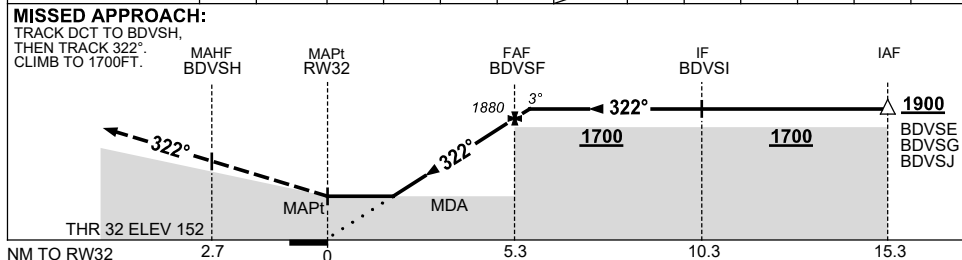

USE QNH

RNP RWY 32  
**BIRDSVILLE, QLD (YBDV)**

8 SEP 2022

NM TO NEXT WPT	0.1	BDVSF	4	3	2	1.5	RW32						
ALT (3° APCH PATH)	1900	1880	1480	1160	840	680							

**NOTES**

CATEGORY	A	B	C	D
LNAV	680 (521-2.9)			NOT APPLICABLE
CIRCLING *	800 (641-2.4)		960 (801-4.0)	
ALTERNATE	(1141-4.4)		(1301-6.0)	

- MAX IAS: INITIAL : 210KT.
- NO CIRCLING IN SECTOR NORTH OF RWY 14 AND RWY 21.
- AWIS (PHONE) 07 3564 3703

Changes: VIS, Editorial.

BDVGN02-172