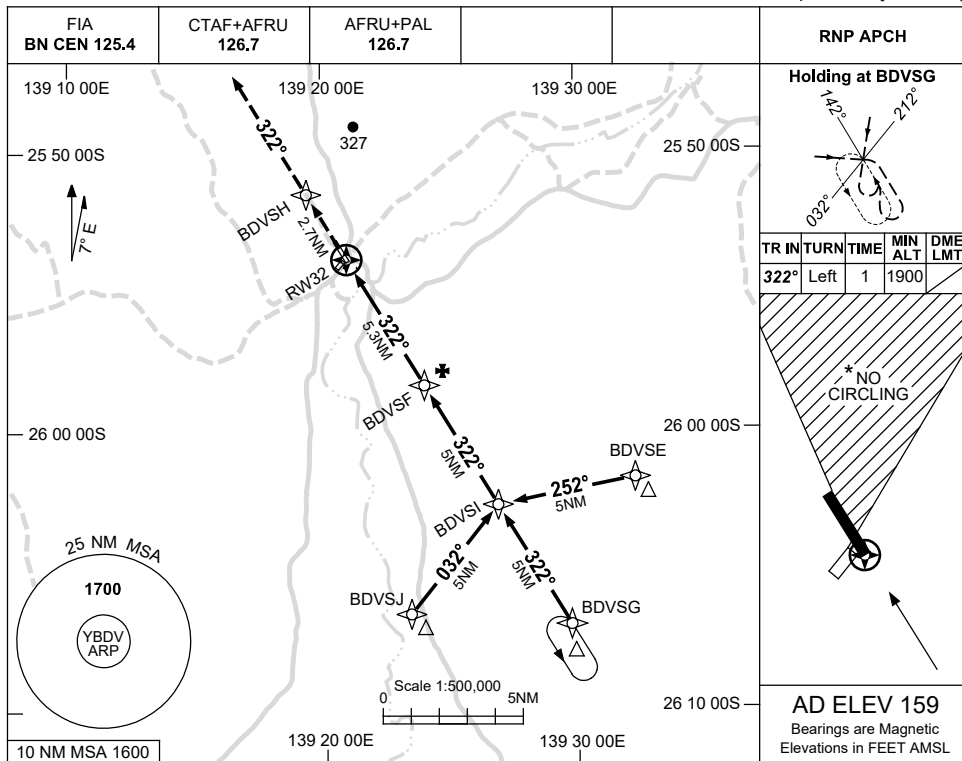

USE QNH

RNP RWY 32  
**BIRDSVILLE, QLD (YBDV)**

8 SEP 2022

NM TO NEXT WPT	0.1	BDVSH	4	3	2	1.5	RW32					
ALT (3° APCH PATH)	1900	1880	1480	1160	840	680						

**NOTES**

CATEGORY	A	B	C	D
LNAV	680 (521-2.9)			NOT APPLICABLE
CIRCLING *	800 (641-2.4)		960 (801-4.0)	
ALTERNATE	(1141-4.4)		(1301-6.0)	

- MAX IAS: INITIAL : 210KT.
- NO CIRCLING IN SECTOR NORTH OF RWY 14 AND RWY 21.
- AWIS (PHONE) 07 3564 3703

Changes: VIS, Editorial.

BDVGN02-172