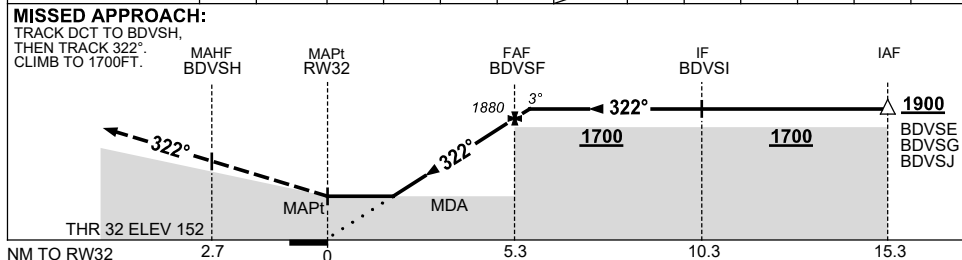

USE QNH

RNP RWY 32  
**BIRDSVILLE, QLD (YBDV)**

8 SEP 2022

NM TO NEXT WPT	0.1	BDVSH	4	3	2	1.5	RW32					
ALT (3° APCH PATH)	1900	1880	1480	1160	840	680						

**NOTES**

CATEGORY	A	B	C	D
LNAV	680 (521-2.9)			NOT APPLICABLE
CIRCLING *	800 (641-2.4)		960 (801-4.0)	
ALTERNATE	(1141-4.4)		(1301-6.0)	

- MAX IAS: INITIAL : 210KT.
- NO CIRCLING IN SECTOR NORTH OF RWY 14 AND RWY 21.
- AWIS (PHONE) 07 3564 3703

Changes: VIS, Editorial.

BDVGN02-172