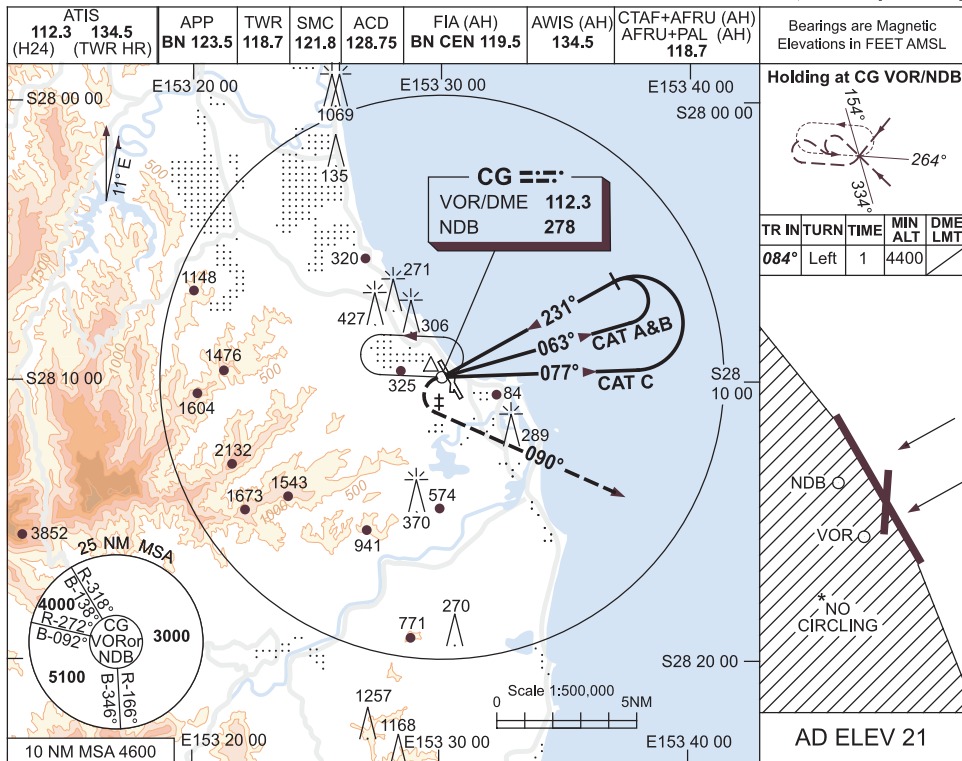

USE QNH

NDB-A or VOR-A

18 AUG 2016

GOLD COAST, QLD (YBCG)

NOTES

- ‡ 1. MAX IAS:
MAP TURN: 160KT
INITIAL: 210KT.
- * 2. NO CIRCLING WEST
OF RWY 14/32.
- 3. COLOUR: SEE
SPEC NOTICES.

CATEGORY	A	B	C	D
				NOT APPLICABLE
CIRCLING *	860 (839-2.4)		960 (939-4.0)	
ALTERNATE	(1339-4.4)		(1439-6.0)	

Changes: BASETURN TIMING, BASETURN MIN ALT, CAT D CANCELLED, MSA, NOTE 1.

BCGNB03-148