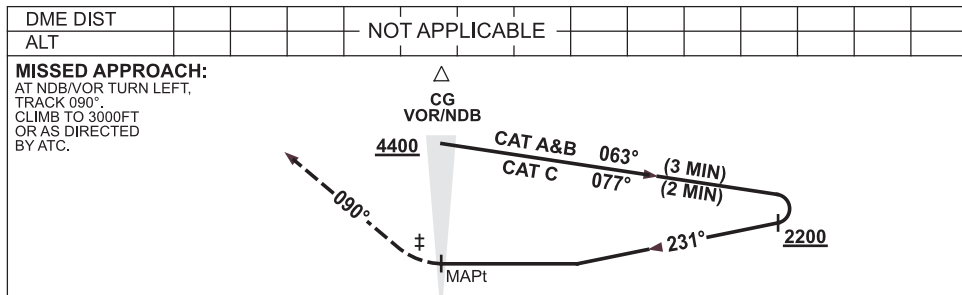

USE QNH

NDB-A or VOR-A

18 AUG 2016

GOLD COAST, QLD (YBCG)

NOTES

- ‡ 1. MAX IAS:
MAP TURN: 160KT
INITIAL: 210KT.
- * 2. NO CIRCLING WEST
OF RWY 14/32.
- 3. COLOUR: SEE
SPEC NOTICES.

CATEGORY	A	B	C	D
				NOT APPLICABLE
CIRCLING *	860 (839-2.4)		960 (939-4.0)	
ALTERNATE	(1339-4.4)		(1439-6.0)	

Changes: BASETURN TIMING, BASETURN MIN ALT, CAT D CANCELLED, MSA, NOTE 1.

BCGNB03-148