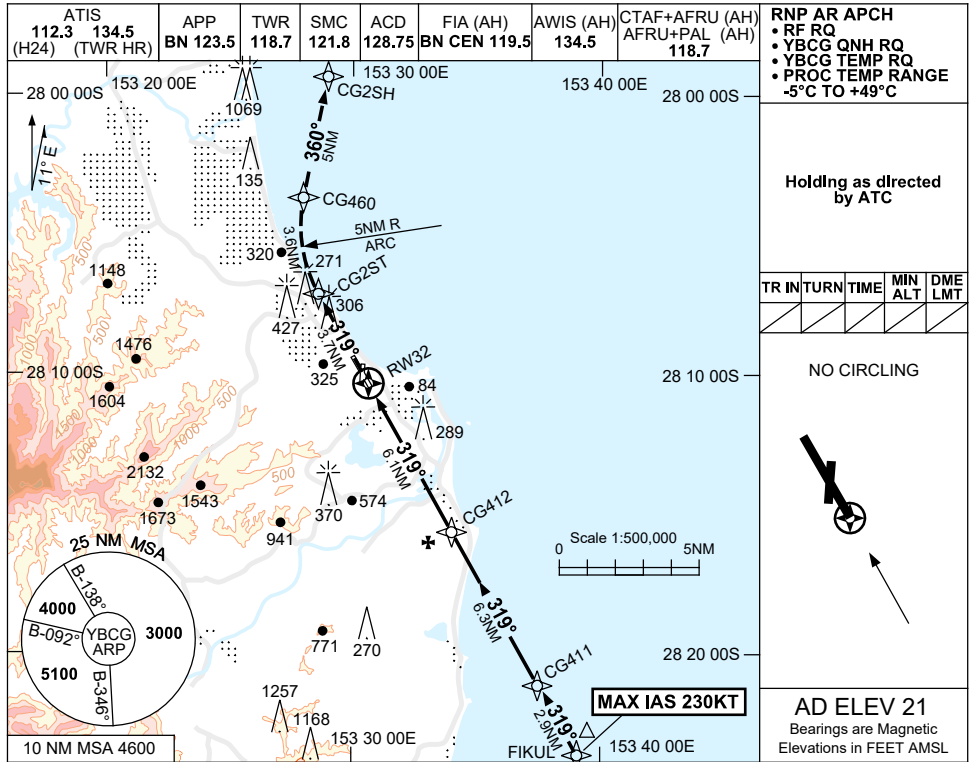

FOR CASA APPROVED OPERATORS ONLY

USE QNH

RNP X RWY 32 (AR)

21 MAR 2024

GOLD COAST, QLD (YBCG)

RNP AR APCH

- RF RQ
- YBCG QNH RQ
- YBCG TEMP RQ
- PROC TEMP RANGE -5°C TO +49°C

Holding as directed by ATC

TR	INTURN	TIME	MIN ALT	DME LMT

NO CIRCLING

AD ELEV 21
Bearings are Magnetic
Elevations in FEET AMSL

NOTES

CATEGORY	A	B	C	D
RNP 0.2		360 (347-1.9)		
RNP 0.3		560 (547-3.1)		
CIRCLING	NOT AUTHORISED			
ALTERNATE	(1239-4.4)		(1339-6.0)	(1339-7.0)