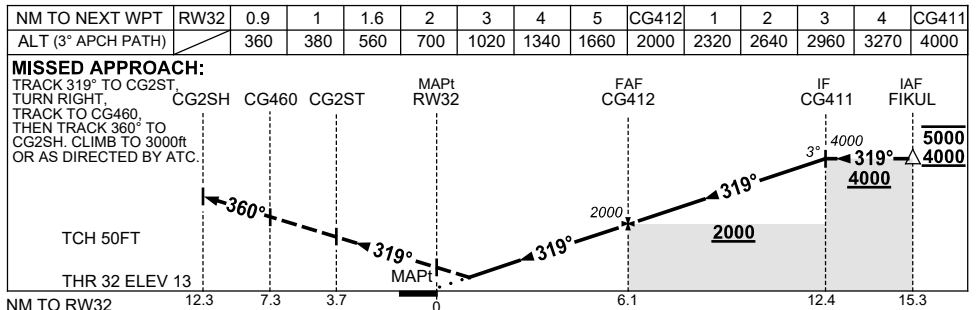

FOR CASA APPROVED OPERATORS ONLY

USE QNH

RNP X RWY 32 (AR)

21 MAR 2024

GOLD COAST, QLD (YBCG)

RNP AR APCH

- RF RQ
- YBCG QNH RQ
- YBCG TEMP RQ
- PROC TEMP RANGE -5°C TO +49°C

Holding as directed by ATC

TR	INTURN	TIME	MIN ALT	DME LMT

NO CIRCLING

AD ELEV 21
Bearings are Magnetic
Elevations in FEET AMSL

NOTES

CATEGORY	A	B	C	D
RNP 0.2		360 (347-1.9)		
RNP 0.3		560 (547-3.1)		
CIRCLING	NOT AUTHORISED			
ALTERNATE	(1239-4.4)		(1339-6.0)	(1339-7.0)

- MAX IAS: FIKUL : 230KT.
- COLOUR: SEE SPEC NOTICES.

Changes: Editorial.

BCGGN12-178