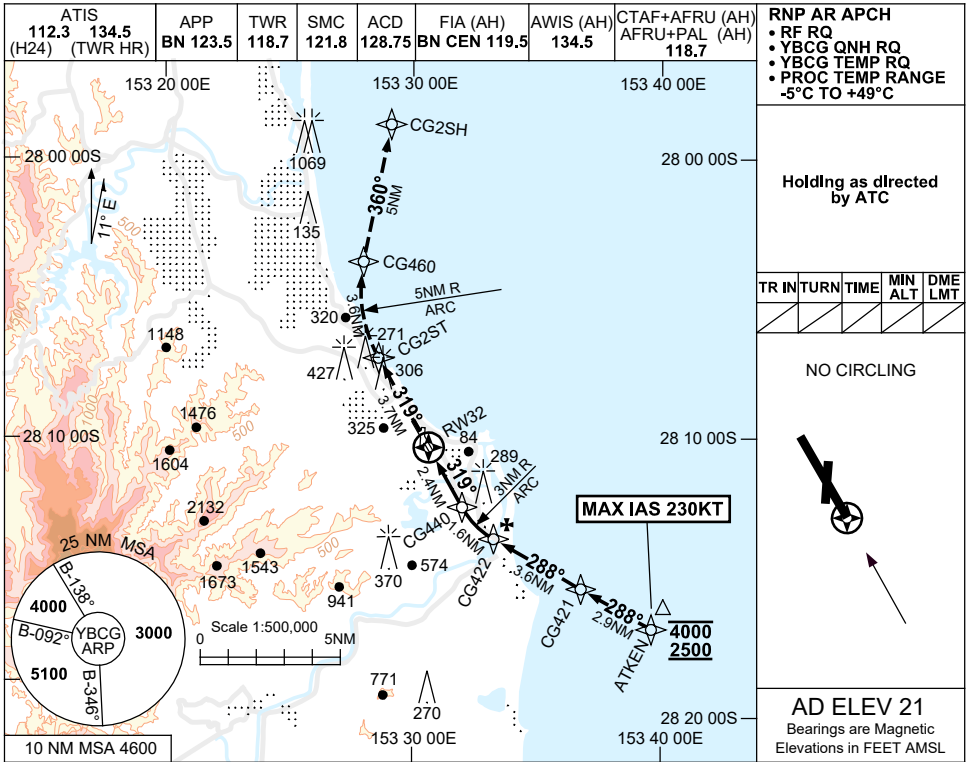

FOR CASA APPROVED OPERATORS ONLY

USE QNH

RNP Y RWY 32 (AR)

**GOLD COAST, QLD (YBCG)**

1 DEC 2022

**NOTES**

1. MAX IAS: ATKEN : 230KT.

CATEGORY	A	B	C	D
RNP 0.2		360 (347-1.9)		
RNP 0.3		560 (547-3.1)		
CIRCLING	NOT AUTHORISED			
ALTERNATE	(1239-4.4)		(1339-6.0)	(1339-7.0)

Changes: WAYPOINT NAMES, Editorial.

BCGGN11-173