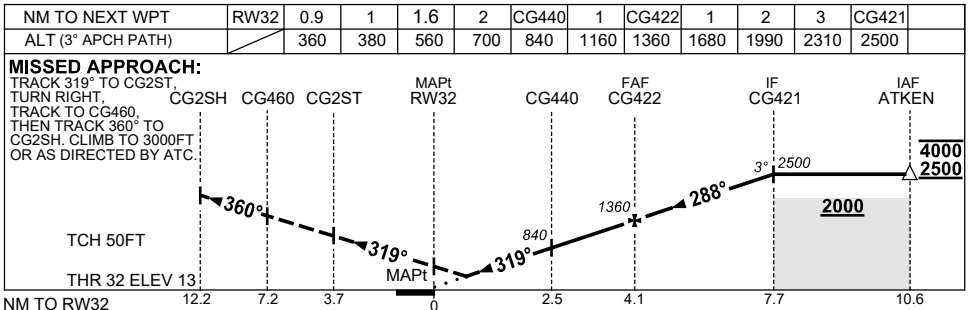

FOR CASA APPROVED OPERATORS ONLY

USE QNH

RNP Y RWY 32 (AR)

**GOLD COAST, QLD (YBCG)**

1 DEC 2022

**NOTES**

1. MAX IAS: ATKEN : 230KT.

CATEGORY	A	B	C	D
RNP 0.2		360 (347-1.9)		
RNP 0.3		560 (547-3.1)		
CIRCLING	NOT AUTHORISED			
ALTERNATE	(1239-4.4)		(1339-6.0)	(1339-7.0)