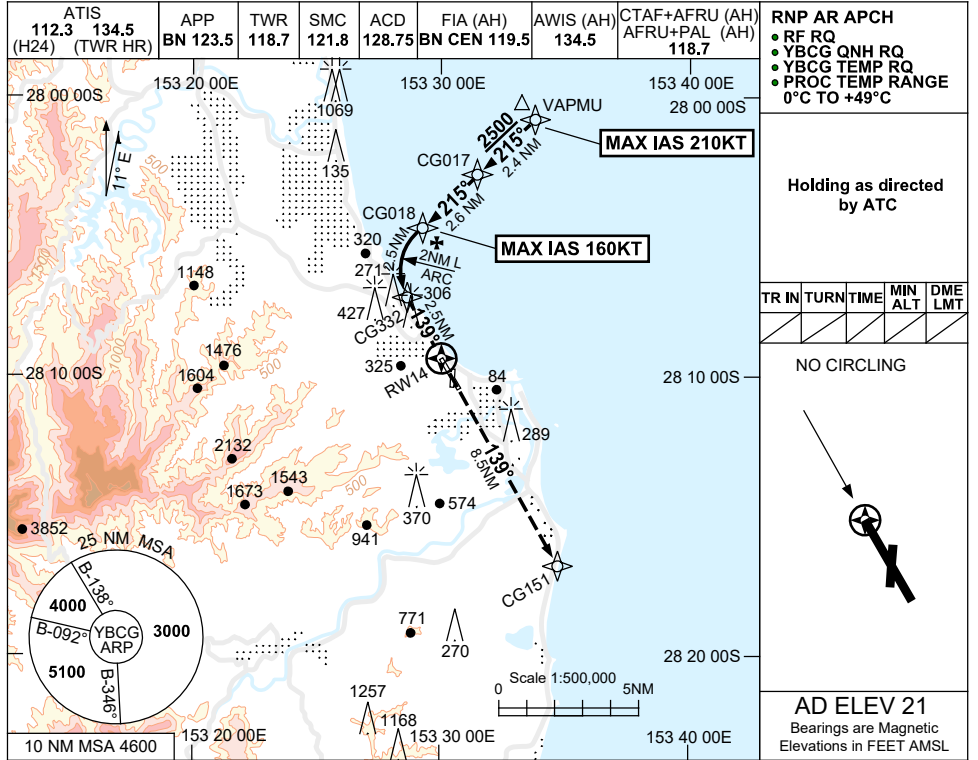

FOR CASA APPROVED OPERATORS ONLY

USE QNH

RNP W RWY 14 (AR)

GOLD COAST, QLD (YBCG)

9 SEP 2021

RNP AR APCH

- RF RQ
- YBCG QNH RQ
- YBCG TEMP RQ
- PROC TEMP RANGE 0°C TO +49°C

Holding as directed by ATC

TR	IN	TURN	TIME	MIN ALT	DME LMT

NO CIRCLING

AD ELEV 21
Bearings are Magnetic
Elevations in FEET AMSL

NOTES

1. COLOUR: SEE SPEC NOTICES.

CATEGORY	A	B	C	D
RNP 0.3		530 (509-2.9)		
RNP 0.11		430 (409-2.3)		
CIRCLING	NOT AUTHORISED			
ALTERNATE	(1239-4.4)		(1339-6.0)	(1339-7.0)