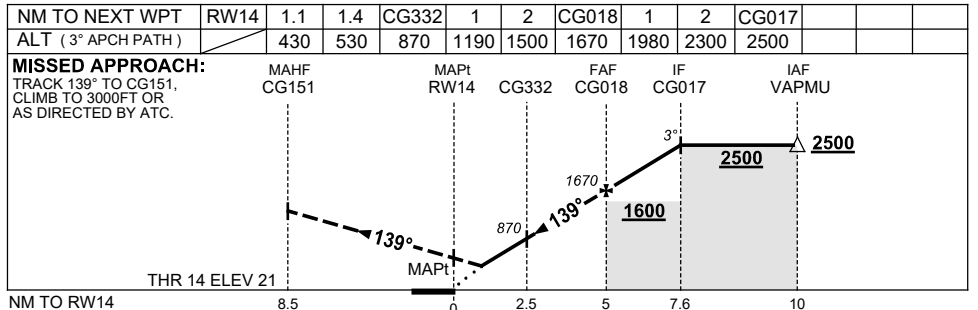

FOR CASA APPROVED OPERATORS ONLY

USE QNH

RNP W RWY 14 (AR)

GOLD COAST, QLD (YBCG)

9 SEP 2021

RNP AR APCH

- RF RQ
- YBCG QNH RQ
- YBCG TEMP RQ
- PROC TEMP RANGE 0°C TO +49°C

Holding as directed by ATC

TR	IN	TURN	TIME	MIN ALT	DME LMT

NO CIRCLING

AD ELEV 21
Bearings are Magnetic
Elevations in FEET AMSL

NOTES

1. COLOUR: SEE SPEC NOTICES.

CATEGORY	A	B	C	D
RNP 0.3		530 (509-2.9)		
RNP 0.11		430 (409-2.3)		
CIRCLING	NOT AUTHORISED			
ALTERNATE	(1239-4.4)		(1339-6.0)	(1339-7.0)