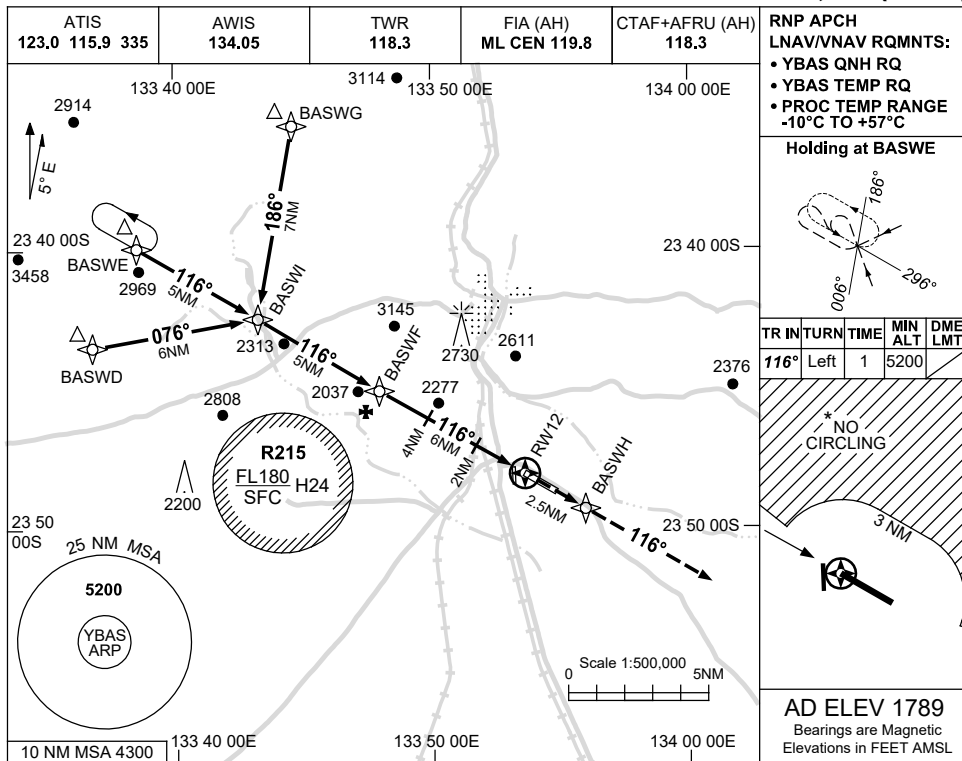

USE QNH

RNP Z RWY 12

ALICE SPRINGS, NT (YBAS)

13 JUN 2024

RNP APCH
LNAV/VNAV RQMNTS:
 • YBAS QNH RQ
 • YBAS TEMP RQ
 • PROC TEMP RANGE
 -10°C TO +57°C

Holding at BASWE

TR	IN	TURN	TIME	MIN ALT	DME LMT
116°	Left	1	5200		

AD ELEV 1789
 Bearings are Magnetic
 Elevations in FEET AMSL

NM TO NEXT WPT	4.6	4	3	2	1	BASWF	5	4	3	2	1.5	1	RW12
ALT (3° APCH PATH)	5200	5020	4700	4380	4070	3750	3430	3110	2790	2470	2320	2140	

MISSED APPROACH:
 TRACK DCT TO BASWH,
 THEN TRACK 116°.
 CLIMB TO 5200ft.

NOTES

CATEGORY	A	B	C	D
LNAV/VNAV		2140 (354-1.1)		
LNAV		2320 (531-2.1)		
CIRCLING *	2570 (781-2.4)		2990 (1201-4.0)	2990 (1201-5.0)
ALTERNATE	(1281-4.4)		(1701-6.0)	(1701-7.0)

- NO CIRCLING NORTH OF RWY 12/30 BEYOND 3NM.
- CTA CONTAINMENT NOT ASSURED WHEN HOLDING AT OR BLW 6500FT.