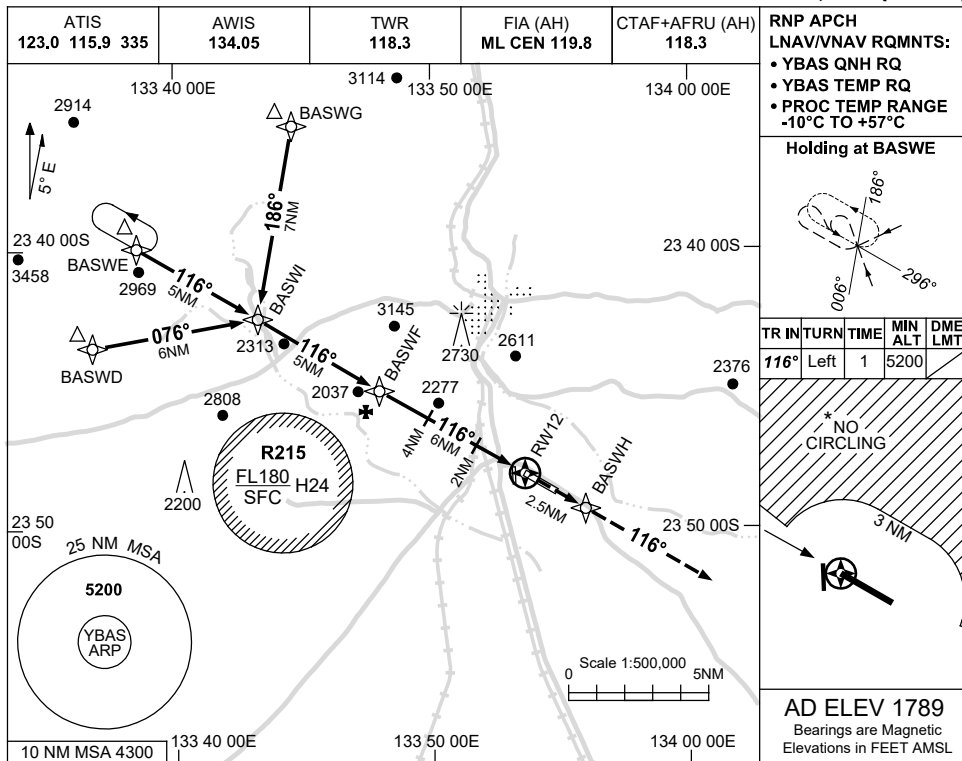

USE QNH

RNP Z RWY 12

ALICE SPRINGS, NT (YBAS)

13 JUN 2024

NOTES

CATEGORY	A	B	C	D
LNAV/VNAV		2140 (354-1.1)		
LNAV		2320 (531-2.1)		
CIRCLING *	2570 (781-2.4)		2990 (1201-4.0)	2990 (1201-5.0)
ALTERNATE	(1281-4.4)		(1701-6.0)	(1701-7.0)

- NO CIRCLING NORTH OF RWY 12/30 BEYOND 3NM.
- CTA CONTAINMENT NOT ASSURED WHEN HOLDING AT OR BLW 6500FT.

Changes: NOTE 2.

BASGN01-179