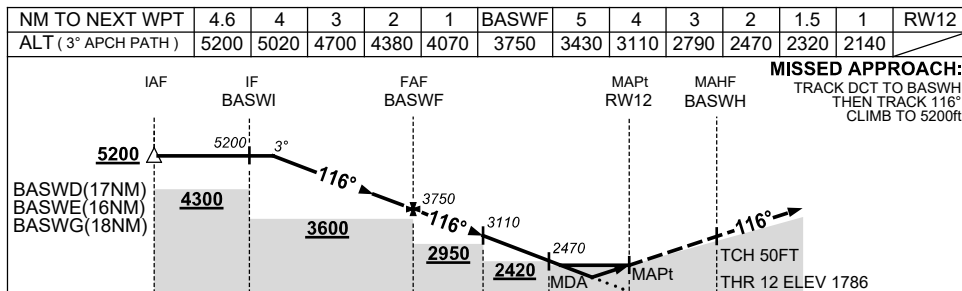

USE QNH

RNP Z RWY 12

ALICE SPRINGS, NT (YBAS)

13 JUN 2024

NOTES

CATEGORY	A	B	C	D
LNAV/VNAV		2140 (354-1.1)		
LNAV		2320 (531-2.1)		
CIRCLING *	2570 (781-2.4)		2990 (1201-4.0)	2990 (1201-5.0)
ALTERNATE	(1281-4.4)		(1701-6.0)	(1701-7.0)

- NO CIRCLING NORTH OF RWY 12/30 BEYOND 3NM.
- CTA CONTAINMENT NOT ASSURED WHEN HOLDING AT OR BLW 6500FT.

Changes: NOTE 2.

BASGN01-179