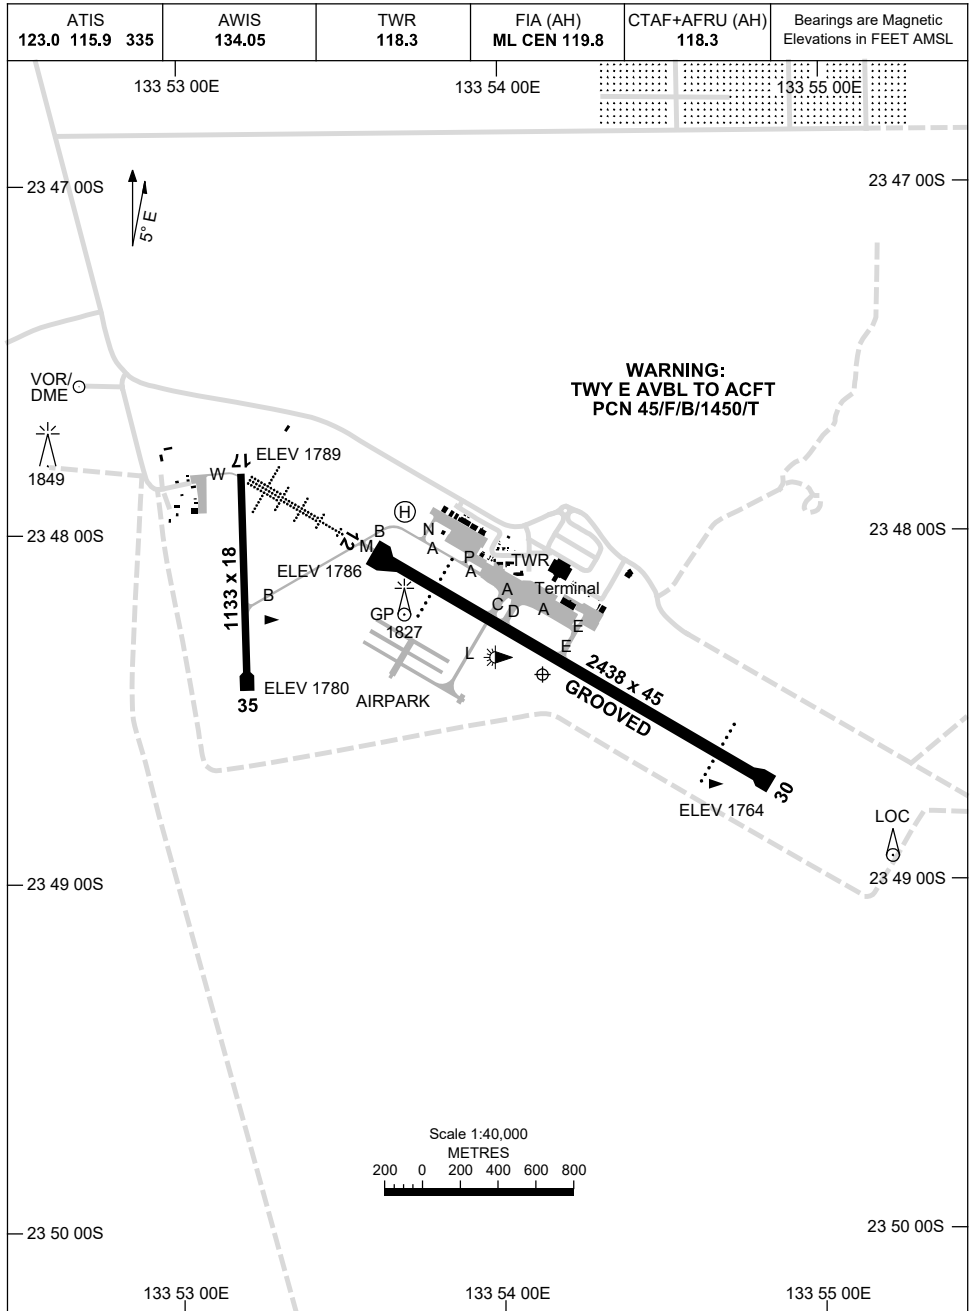

24 MAR 2022

AD ELEV 1789
23 48 30S 133 54 03E

AERODROME CHART - Page 1
ALICE SPRINGS, NT (YBAS)

Changes: ABN DELETED.

BASAD01-170