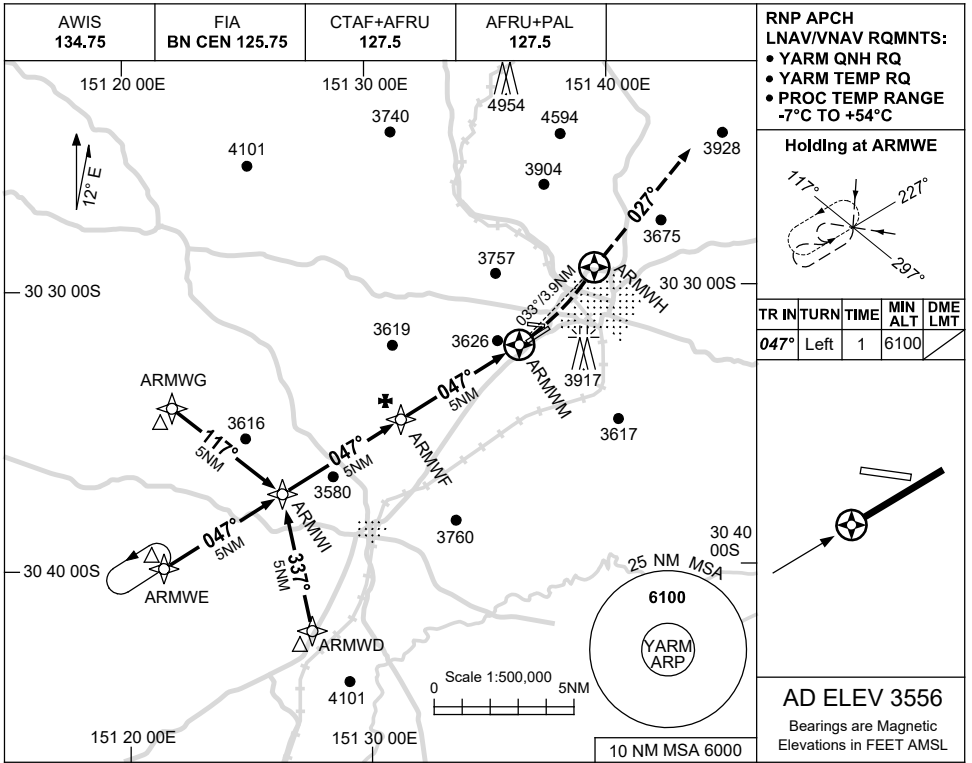

USE QNH

RNP RWY 05

2 DEC 2021

ARMIDALE, NSW (YARM)

**RNP APCH**  
**LNAV/VNAV RQMNTS:**  
 • YARM QNH RQ  
 • YARM TEMP RQ  
 • PROC TEMP RANGE  
 -7°C TO +54°C

**Holding at ARMWE**

TR IN	TURN	TIME	MIN ALT	DME LMT
047°	Left	1	6100	

**AD ELEV 3556**  
 Bearings are Magnetic  
 Elevations in FEET AMSL

NM TO NEXT WPT	2.6	2	1	ARMWF	4	3	2	1.6	0.9	ARMWM			
ALT (3° APCH PATH)	6100	5900	5580	5260	4940	4620	4300	4160	3960				

**NOTES**

1. MAX IAS:  
 INITIAL : 210KT.