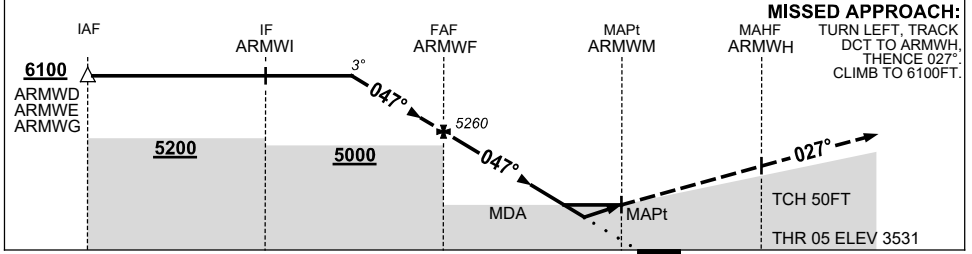

USE QNH

RNP RWY 05

2 DEC 2021

ARMIDALE, NSW (YARM)

**RNP APCH**  
**LNAV/VNAV RQMNTS:**  
 • YARM QNH RQ  
 • YARM TEMP RQ  
 • PROC TEMP RANGE  
 -7°C TO +54°C

**Holding at ARMWE**

TR IN	TURN	TIME	MIN ALT	DME LMT
047°	Left	1	6100	

**AD ELEV 3556**  
 Bearings are Magnetic  
 Elevations in FEET AMSL

NM TO NEXT WPT	2.6	2	1	ARMWF	4	3	2	1.6	0.9	ARMWM			
ALT (3° APCH PATH)	6100	5900	5580	5260	4940	4620	4300	4160	3960				

**NOTES**

1. MAX IAS:  
 INITIAL : 210KT.