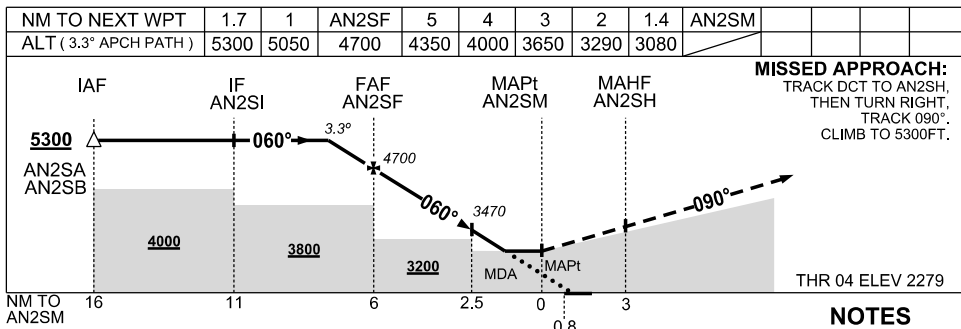

USE QNH

RNP RWY 04

30 NOV 2023

WEST ANGELAS, WA (YANG)

CATEGORY	A	B	C	D
LNAV	3080 (801-4.6)			NOT AUTHORISED
CIRCLING *	3310 (964-2.4)		NOT AUTHORISED	
ALTERNATE	(1464-4.4)		NOT APPLICABLE	

- MAX IAS : INITIAL : 210KT.
- NO CIRCLING NORTH WEST OF RWY 04/22.
- CHECK BLASTING TIMES WITH A/D OPR.
- COONDEWANNA A/D 11NM NORTH EAST.
- COLOUR: SEE SPEC NOTICES.

Changes: CHART TITLE, WPT IDENT, PBN SPECIFICATION BOX, EDITORIAL

ANGGN01-177