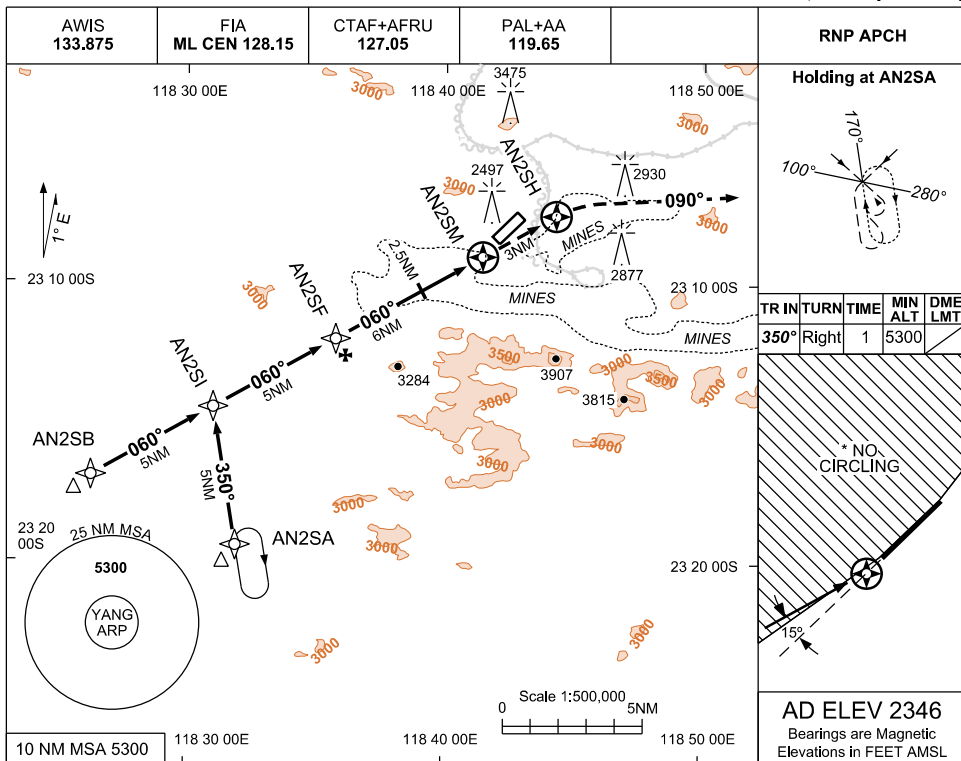

USE QNH

RNP RWY 04

30 NOV 2023

WEST ANGELAS, WA (YANG)

CATEGORY	A	B	C	D
LNAV	3080 (801-4.6)			NOT AUTHORISED
CIRCLING *	3310 (964-2.4)		NOT AUTHORISED	
ALTERNATE	(1464-4.4)		NOT APPLICABLE	

- MAX IAS : INITIAL : 210KT.
- NO CIRCLING NORTH WEST OF RWY 04/22.
- CHECK BLASTING TIMES WITH A/D OPR.
- COONDEWANNA A/D 11NM NORTH EAST.
- COLOUR: SEE SPEC NOTICES.

Changes: CHART TITLE, WPT IDENT, PBN SPECIFICATION BOX, EDITORIAL

ANGGN01-177