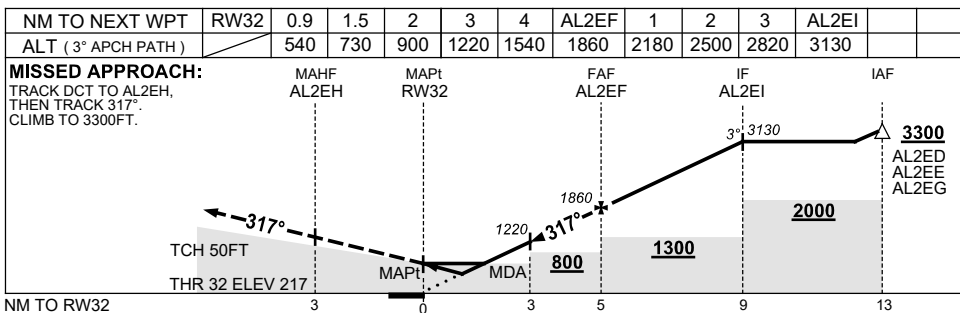

USE QNH

RNP RWY 32
ALBANY, WA (YABA)

7 SEP 2023

RNP APCH LNAV/VNAV RQMNTS:

- YABA QNH RQ
- YABA TEMP RQ
- PROC TEMP RANGE 0°C TO +45°C

Holding at AL2EE

TR IN	TURN	TIME	MIN ALT	DME LMT
317°	Right	1	3300	

AD ELEV 233
Bearings are Magnetic Elevations in FEET AMSL

NOTES

- MAX IAS:
HOLDING: 210KT.
INITIAL : 210KT.
- NO CIRCLING IN SECTOR EAST OF RWY 14/32 & SOUTH OF RWY 05/23.
- COLOUR: SEE SPEC NOTICES.

CATEGORY	A	B	C	D
LNAV/VNAV	540 (323-1.8)			
LNAV	730 (513-2.9)			
CIRCLING *	1120 (887-2.4)	1170 (937-4.0)	1290 (1057-5.0)	
ALTERNATE	(1387-4.4)		(1437-6.0)	(1557-7.0)