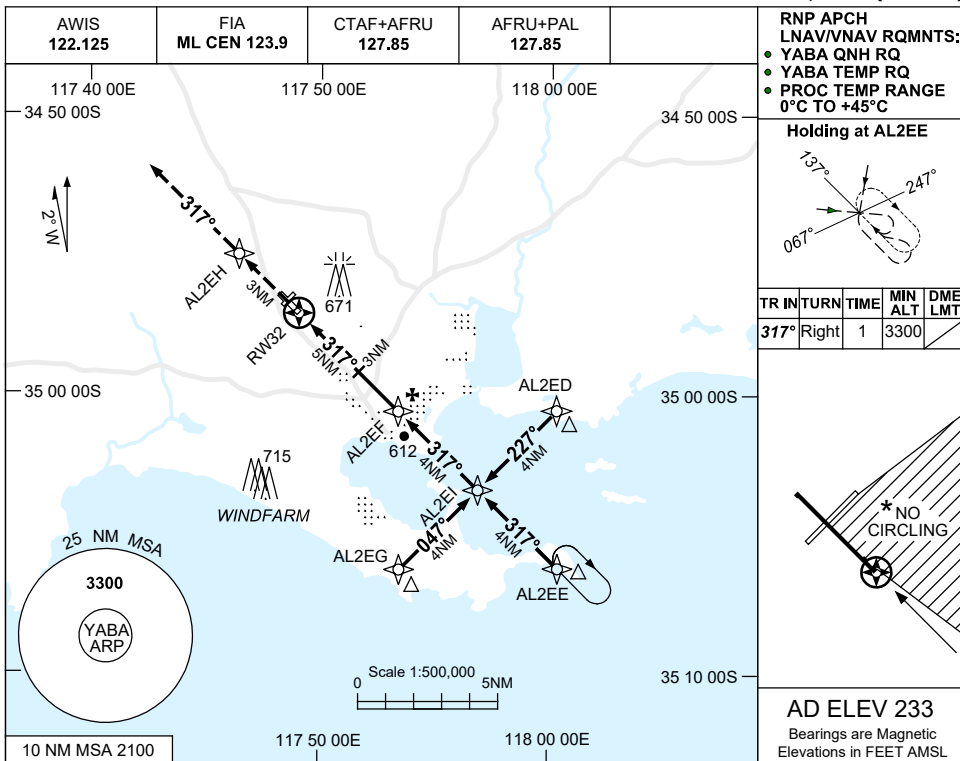

USE QNH

RNP RWY 32
ALBANY, WA (YABA)

7 SEP 2023

RNP APCH LNAV/VNAV RQMNTS:

- YABA QNH RQ
- YABA TEMP RQ
- PROC TEMP RANGE 0°C TO +45°C

Holding at AL2EE

TR IN	TURN	TIME	MIN ALT	DME LMT
317°	Right	1	3300	

AD ELEV 233
Bearings are Magnetic Elevations in FEET AMSL

NOTES

- MAX IAS:
HOLDING: 210KT.
INITIAL : 210KT.
- NO CIRCLING IN SECTOR EAST OF RWY 14/32 & SOUTH OF RWY 05/23.
- COLOUR: SEE SPEC NOTICES.

CATEGORY	A	B	C	D
LNAV/VNAV	540 (323-1.8)			
LNAV	730 (513-2.9)			
CIRCLING *	1120 (887-2.4)	1170 (937-4.0)	1290 (1057-5.0)	
ALTERNATE	(1387-4.4)		(1437-6.0)	(1557-7.0)