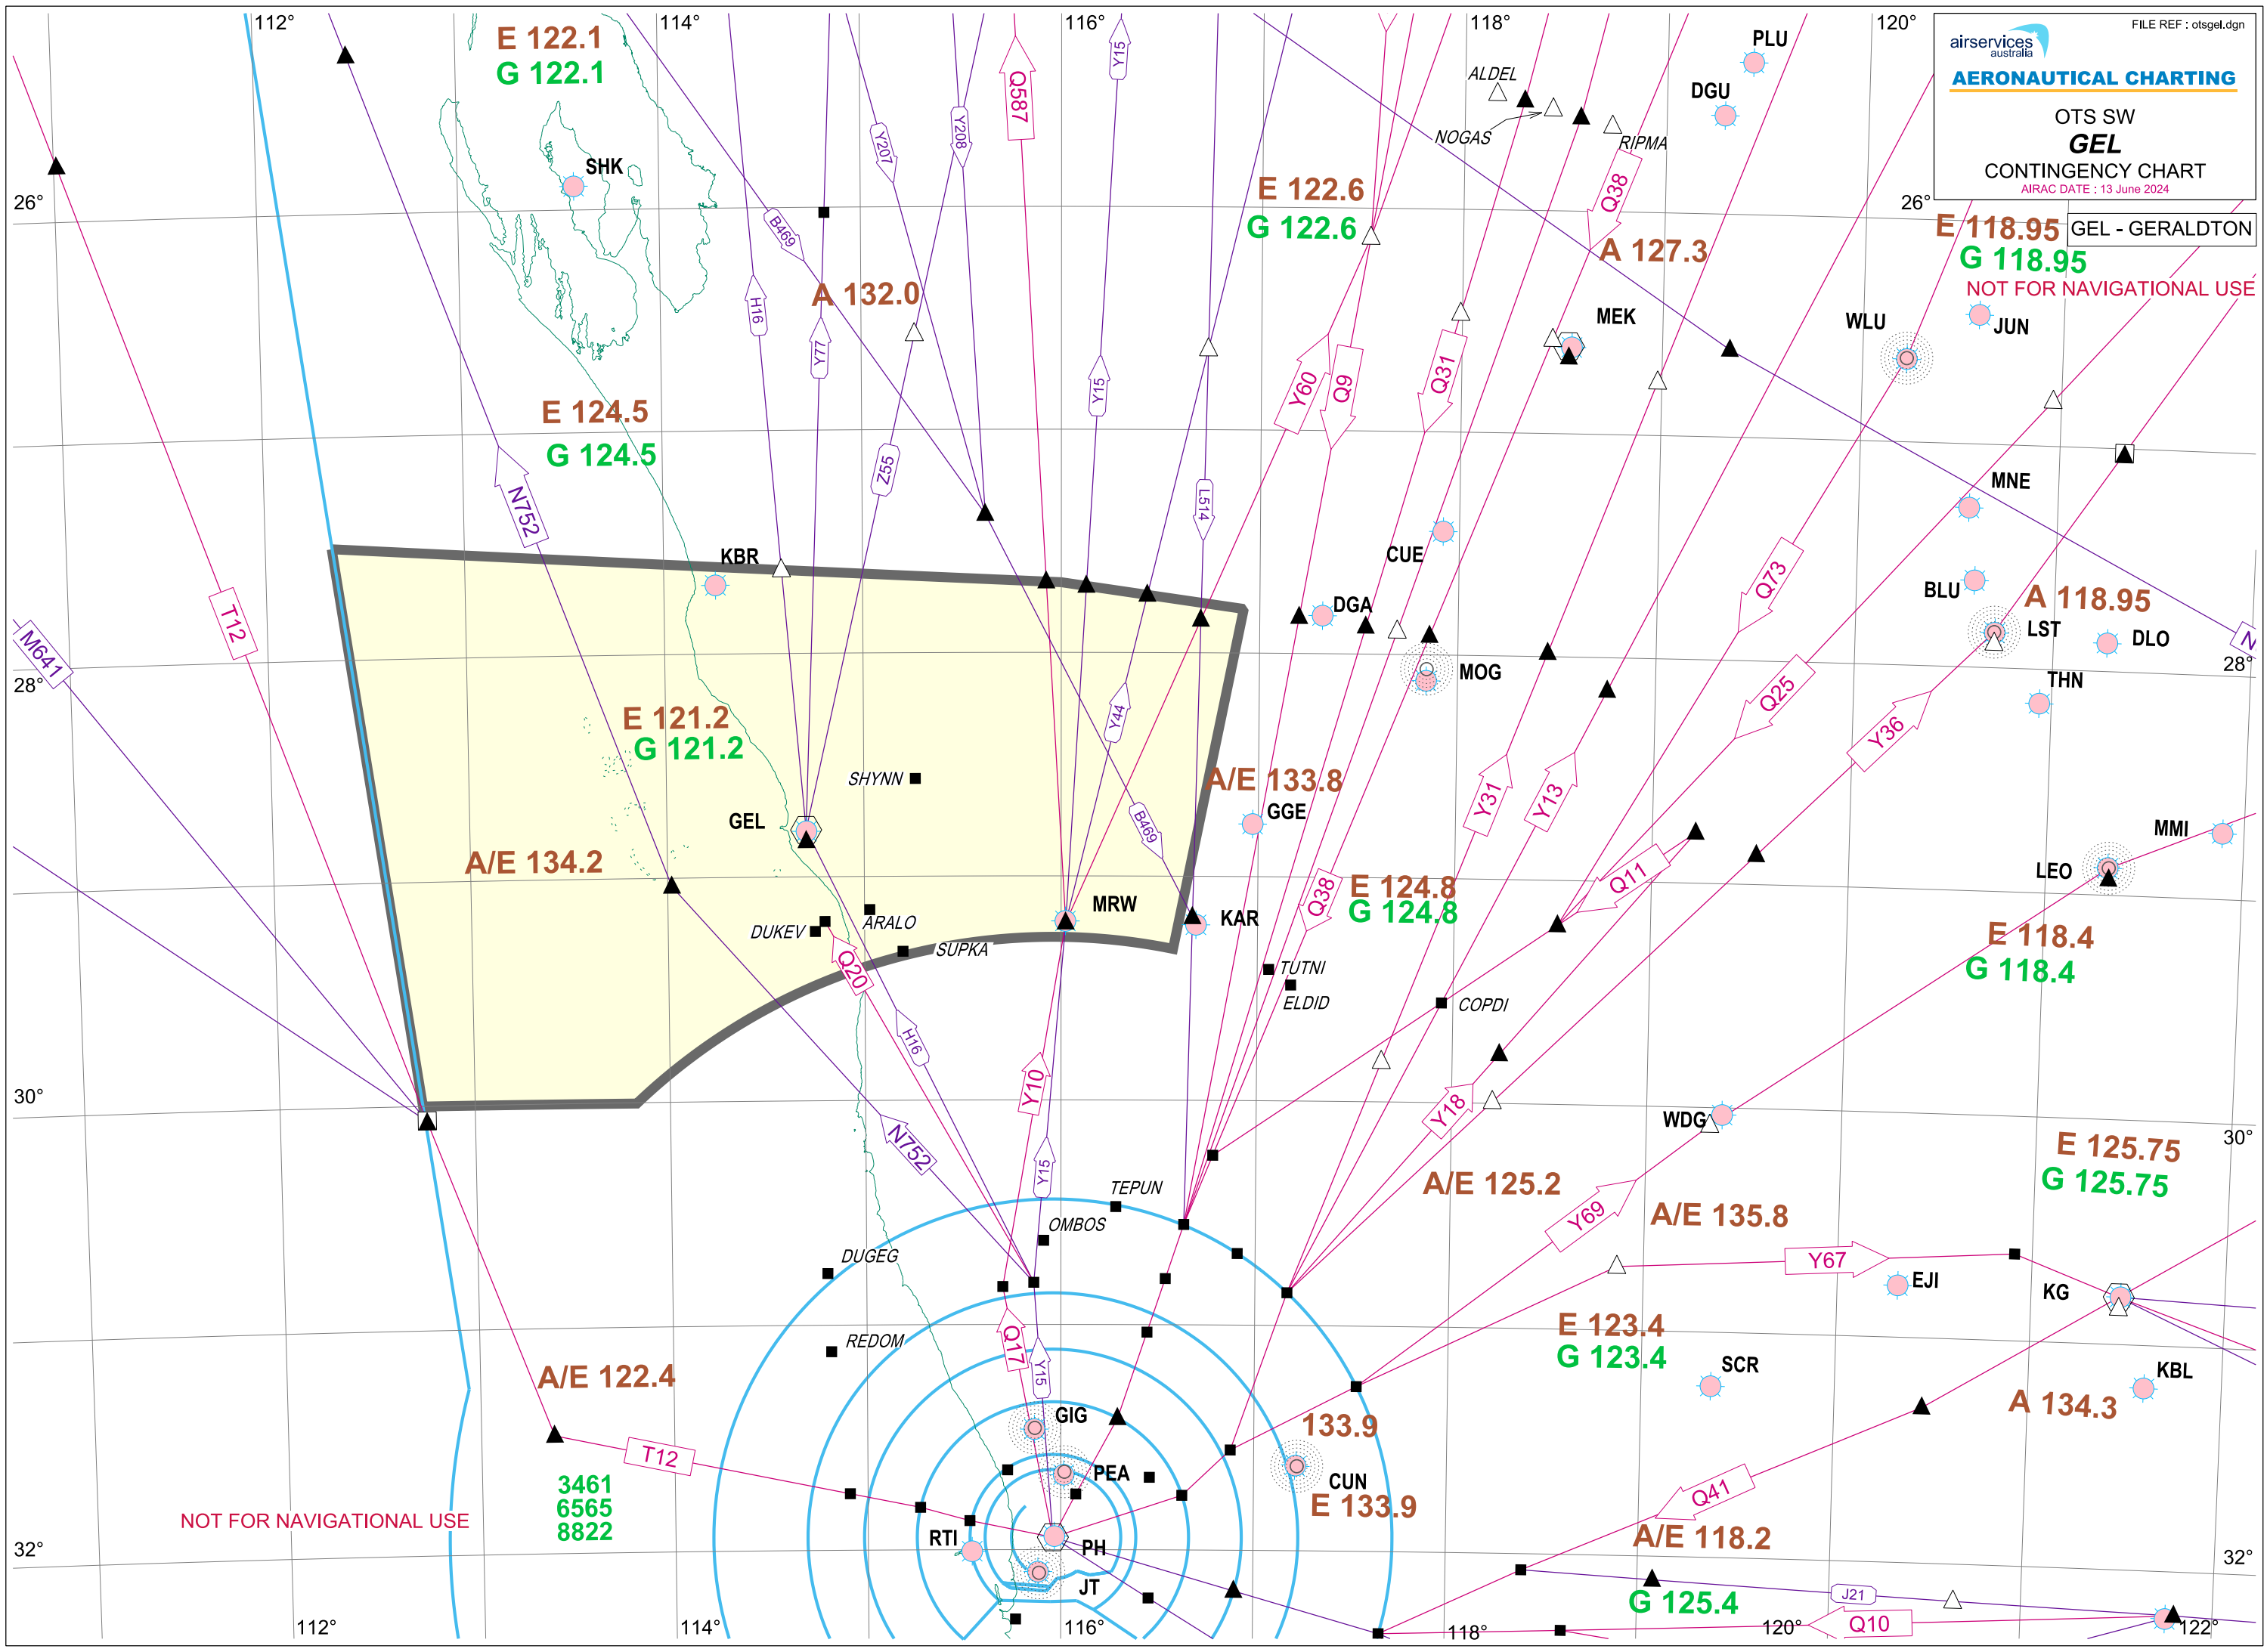

E 118.95 GEL - GERALDTON
G 118.95
NOT FOR NAVIGATIONAL USE

NOT FOR NAVIGATIONAL USE

3461
6565
8822