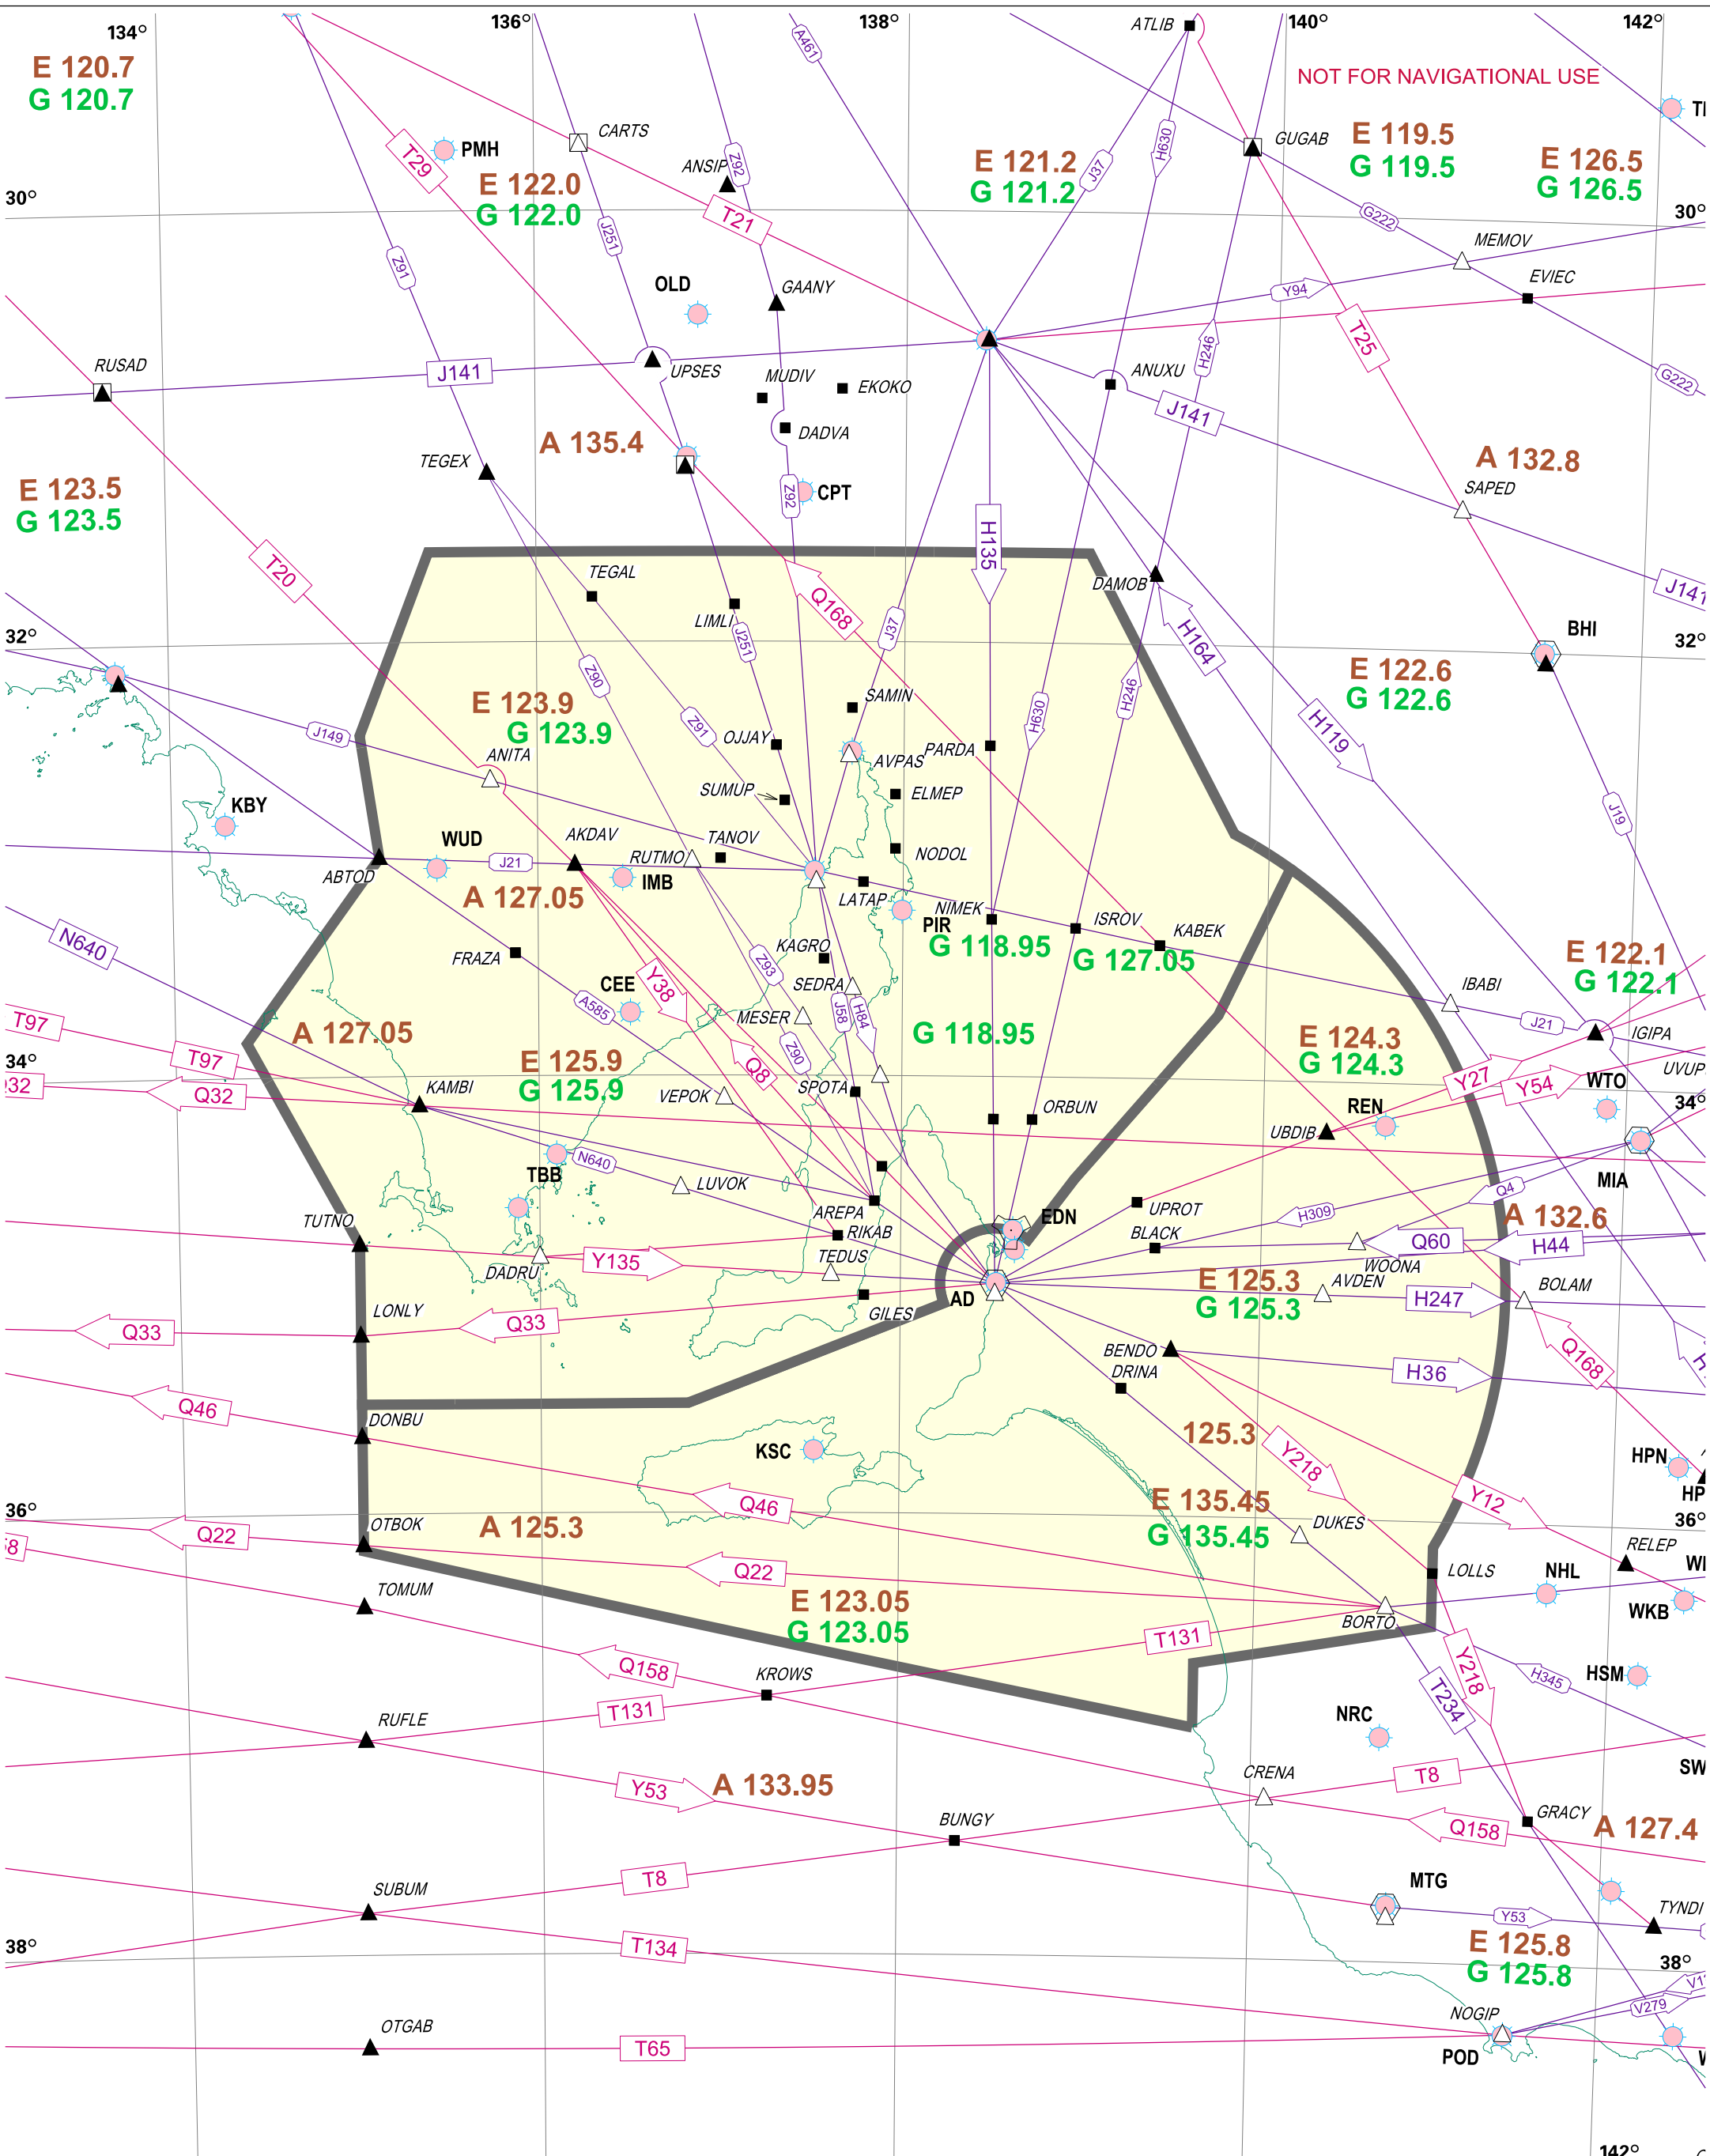

NOT FOR NAVIGATIONAL USE

E 120.7  
G 120.7

E 122.0  
G 122.0

E 121.2  
G 121.2

E 119.5  
G 119.5

E 126.5  
G 126.5

E 123.5  
G 123.5

A 135.4

A 132.8

E 123.9  
G 123.9

A 127.05

E 125.9  
G 125.9

G 118.95

E 124.3  
G 124.3

E 122.1  
G 122.1

A 127.05

E 125.3  
G 125.3

A 132.6

A 125.3

E 135.45  
G 135.45

E 123.05  
G 123.05

A 133.95

A 127.4

E 125.8  
G 125.8

airservices australia  
**AERONAUTICAL CHARTING**  
ECSS BAROSSA  
AUG / TBD  
CONTINGENCY CHART  
AIRAC DATE : 13 June 2024

FILE REF : ecssaugtbd.dgn

NOT INCLUDING AIRSPACE AT OR BELOW FL180 NORMALLY OPERATED BY AD TCU / TWR.