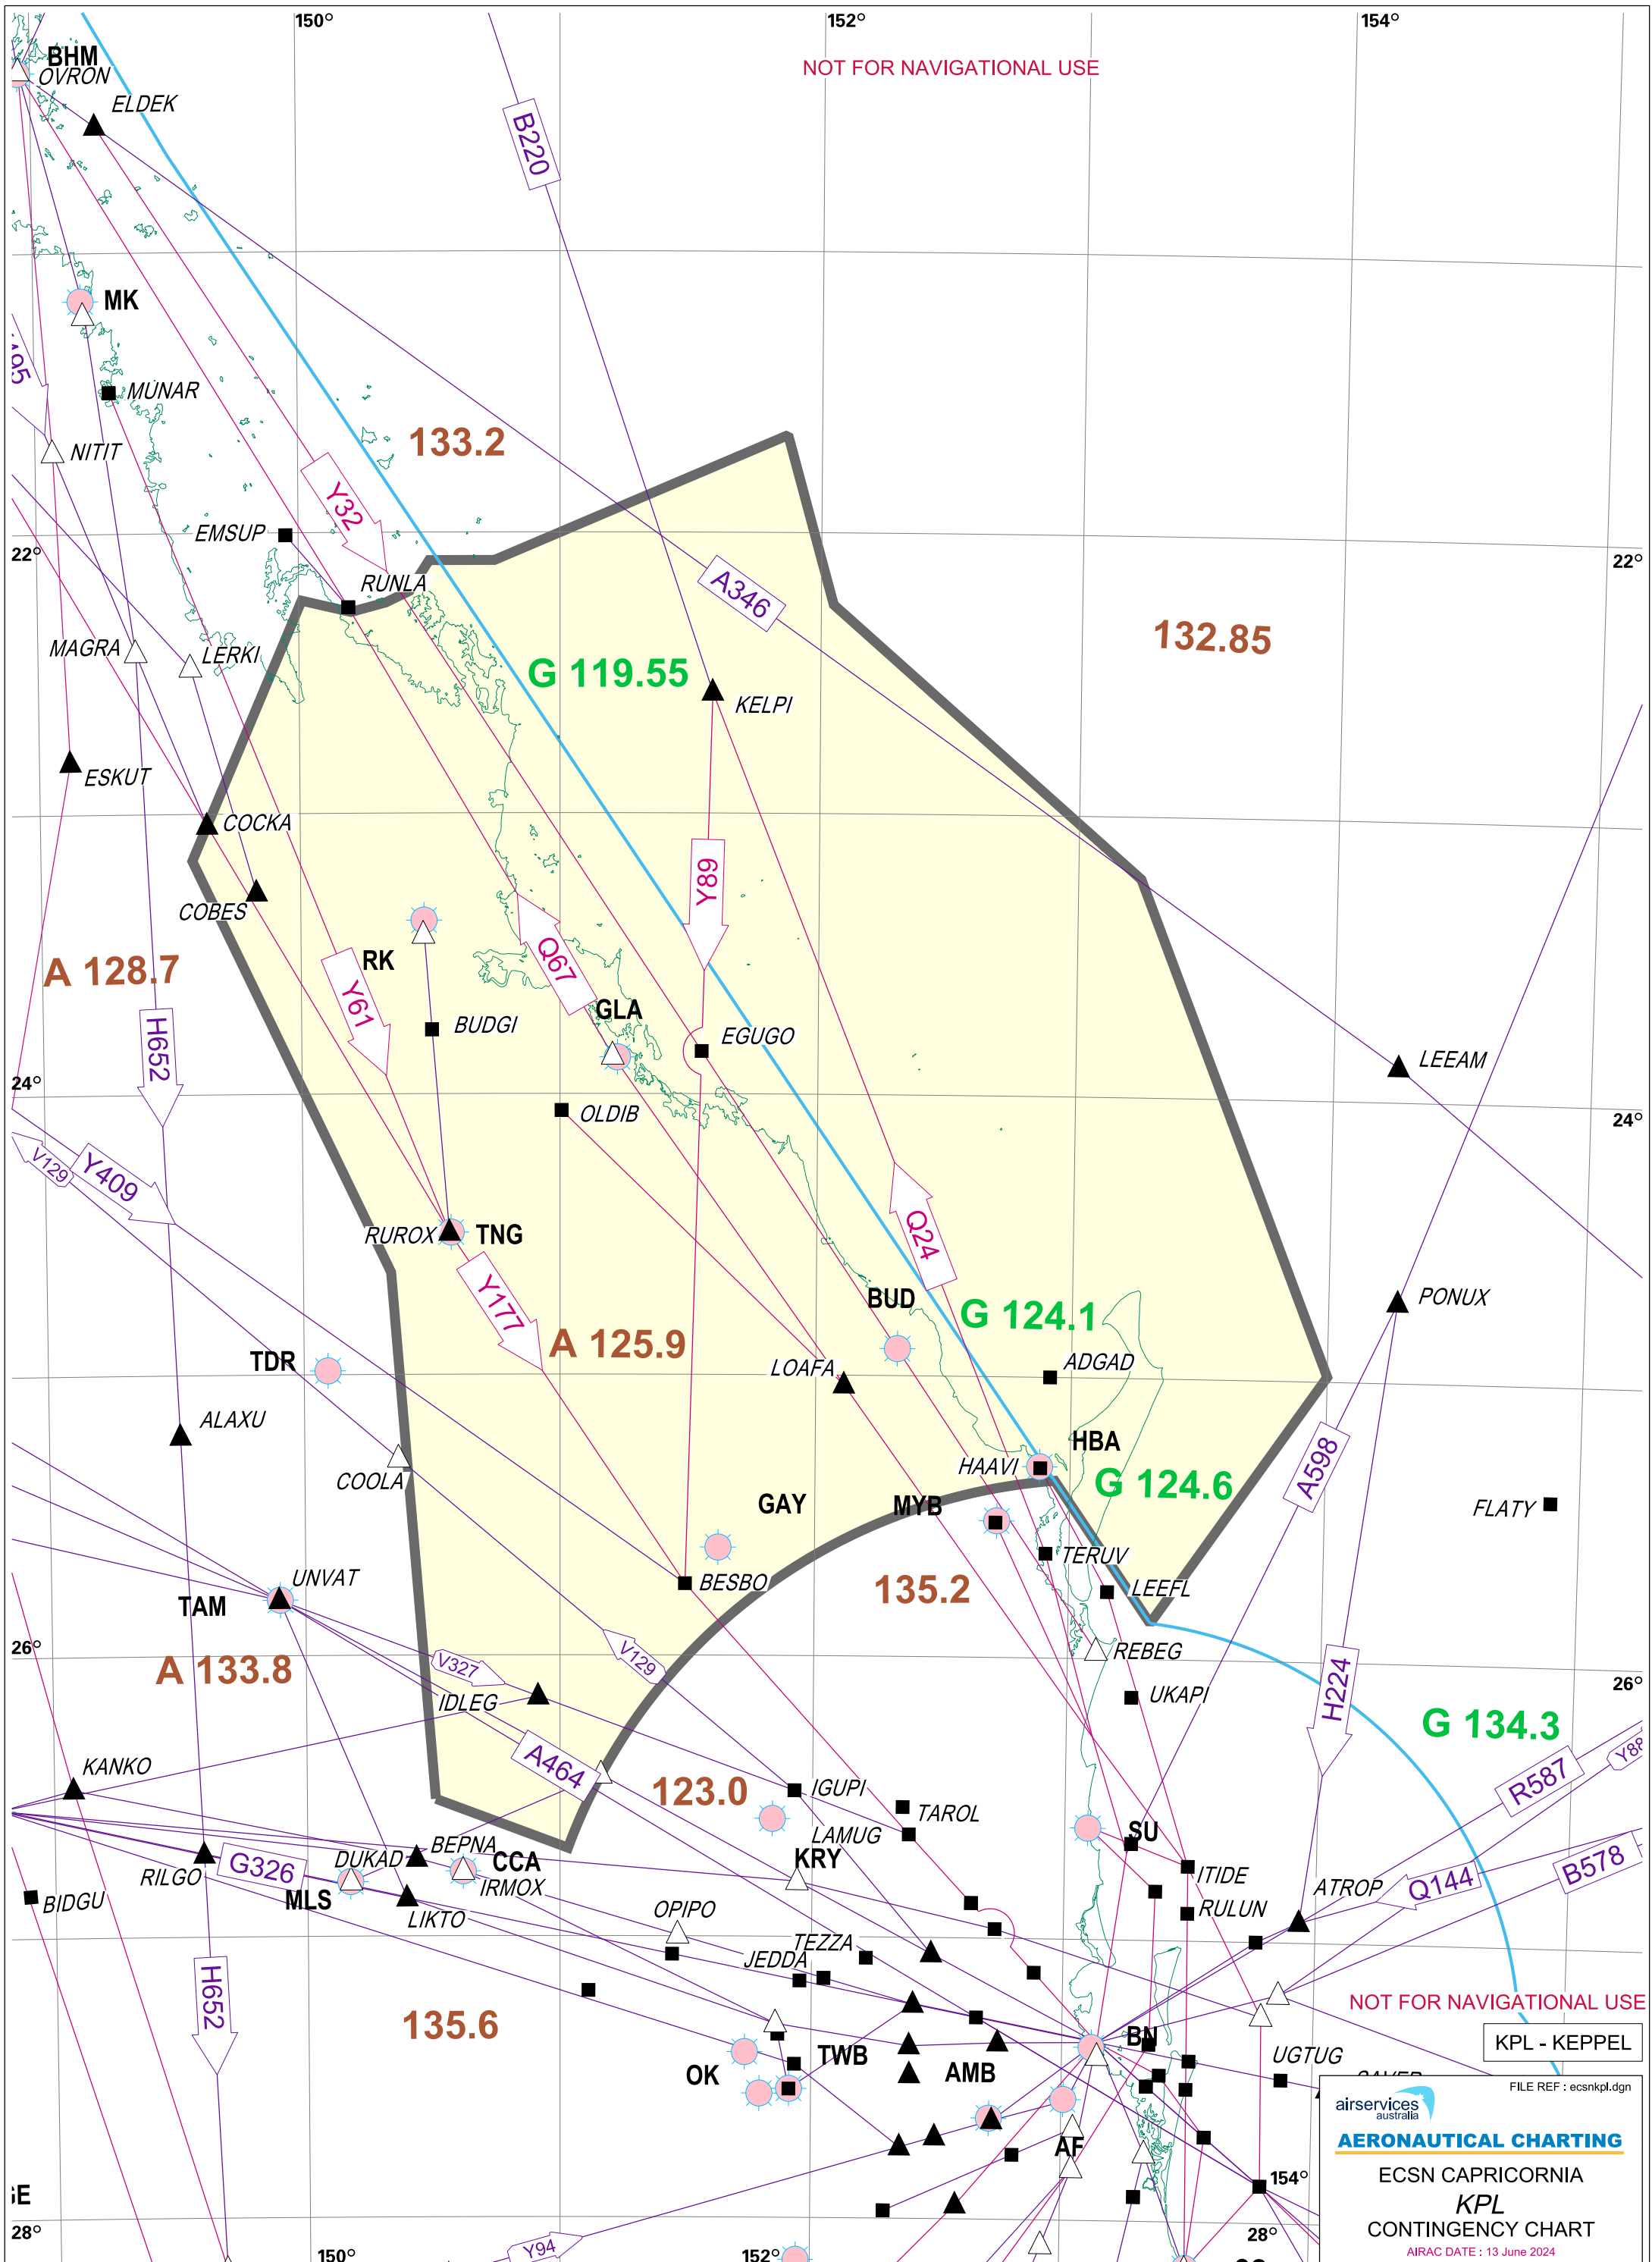

NOT FOR NAVIGATIONAL USE

NOT FOR NAVIGATIONAL USE

KPL - KEPPEL

FILE REF : ecsnpkl.dgn

airservices
australia

AERONAUTICAL CHARTING

ECSN CAPRICORNIA
KPL
CONTINGENCY CHART

AIRAC DATE : 13 June 2024

ecsnpkl.dgn 14/05/2024 3:17:12 PM