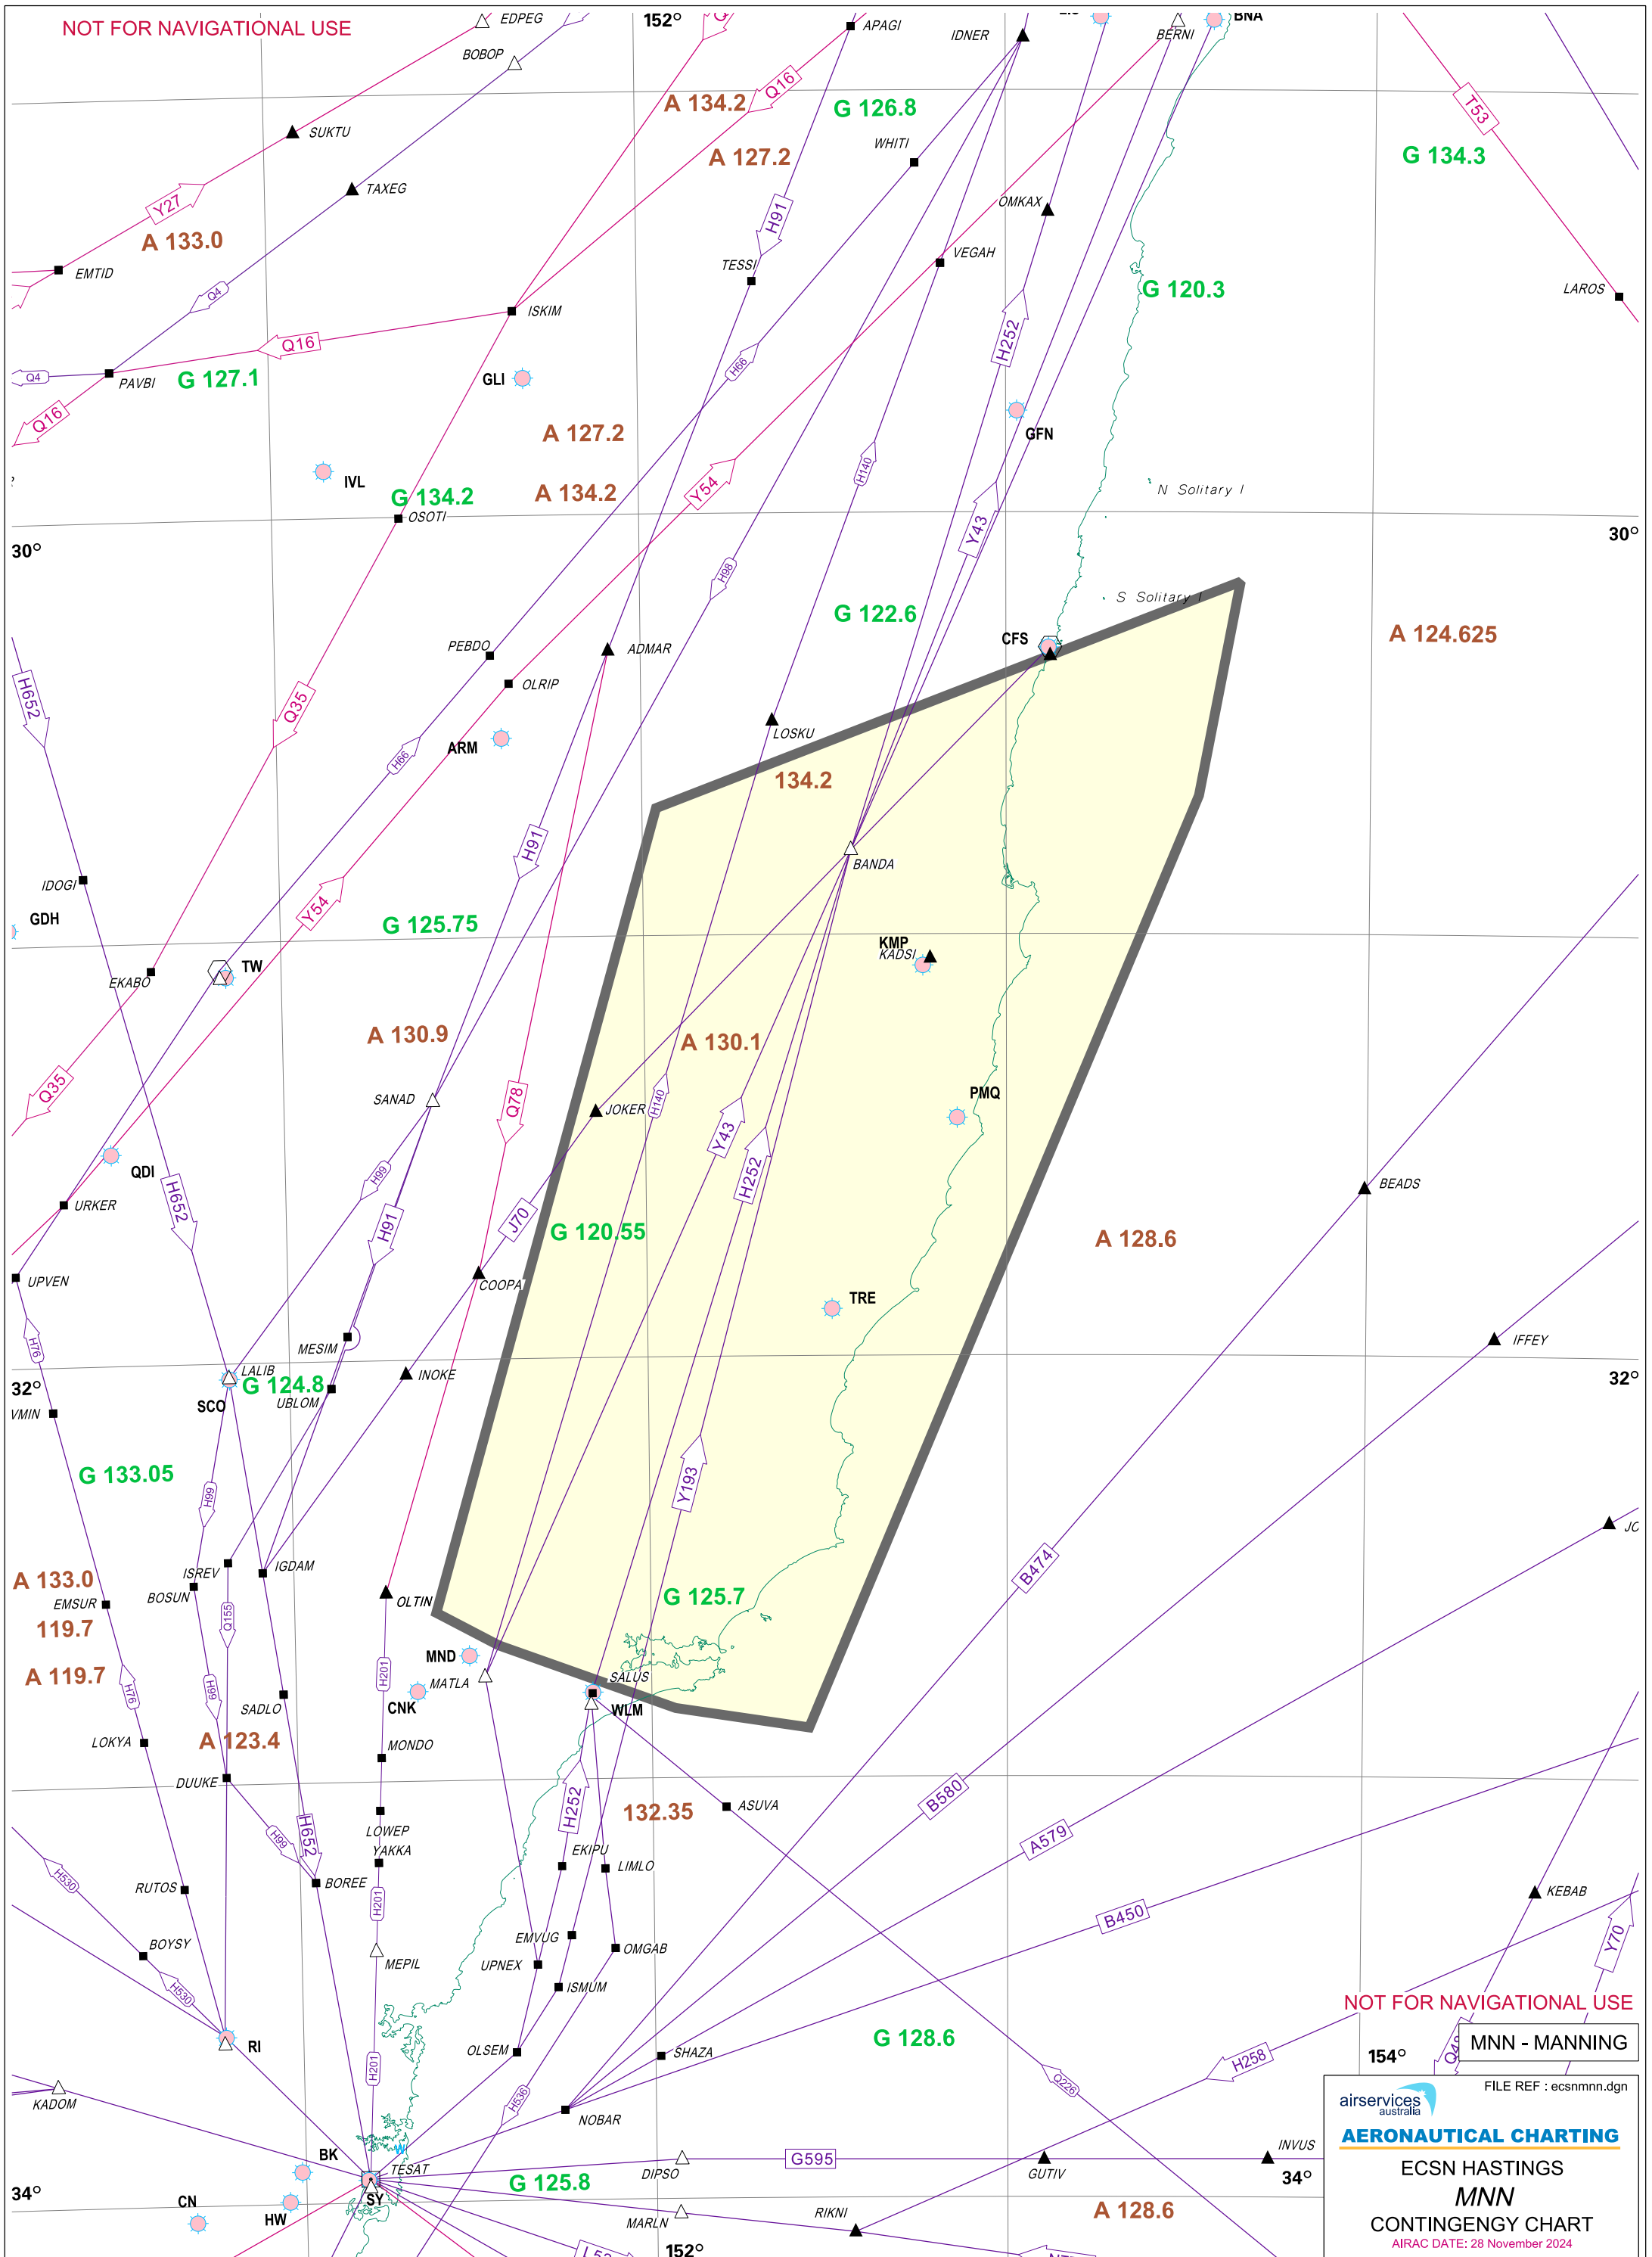

NOT FOR NAVIGATIONAL USE

G 134.3

A 133.0

G 127.1

A 134.2

A 127.2

A 127.2

G 134.2

A 134.2

G 122.6

A 124.625

134.2

G 125.75

A 130.9

A 130.1

G 120.55

A 128.6

G 133.05

A 133.0

119.7

A 119.7

A 123.4

G 125.7

132.35

ECSN HASTINGS

MNN

CONTINGENCY CHART

AIRC DATE: 28 November 2024